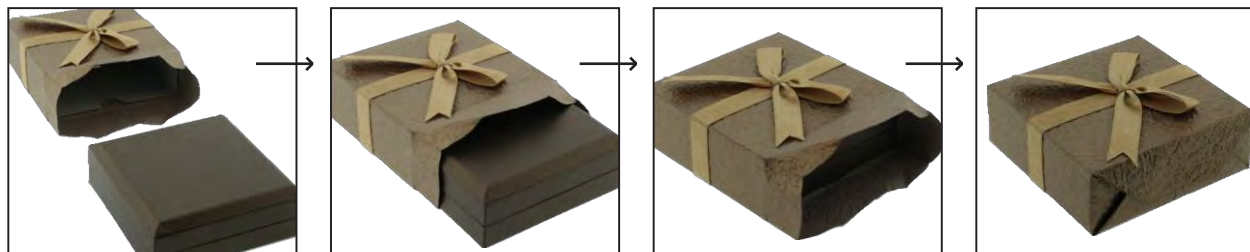

Self Wrap Steps