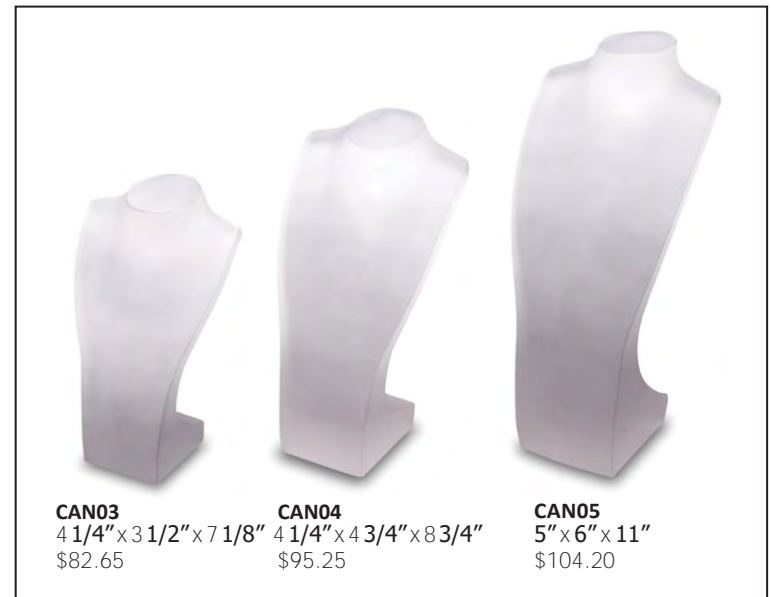

ACRYLIC ENHANCEMENTS & MANNEQUIN STYLE ACRYLIC PIECES