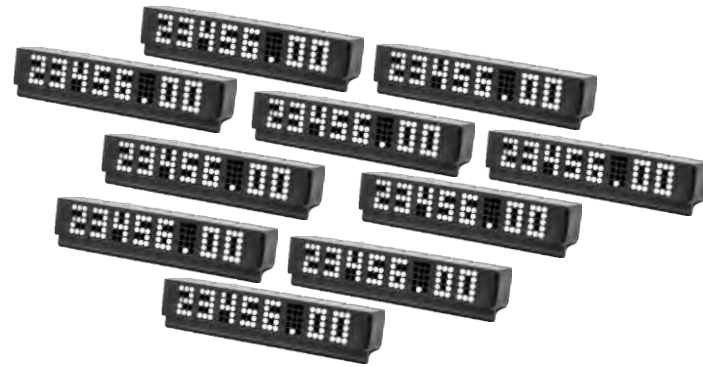

REWRITABLE PRICING SOLUTION

- Quick, Easy and Reusable
- Perfect for any retail environment
- Inkless rewritable pricing cubes
- Includes protective case with cube storage

RPS500
Rewritable Pricing System
$175.00

RPS-CBB
8 Digit Price Cube
1 1/2"W x 5/16"H
$40.00 -- Set of 10pcs