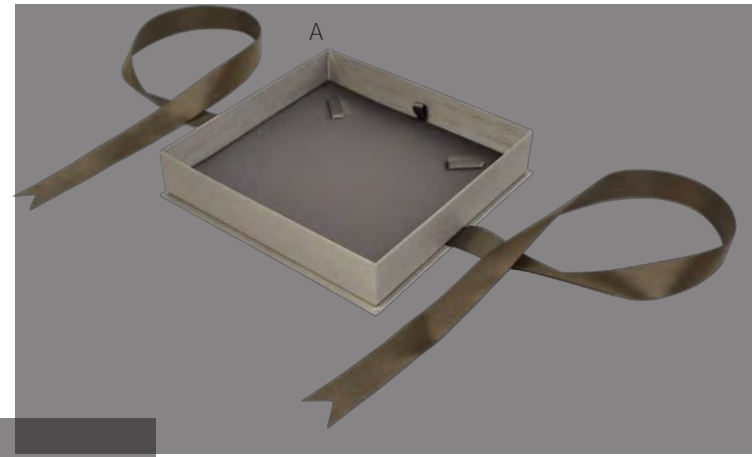

CHAMPAGNE SETUP COLLECTION

- The Champagne Collection presenting Paradiso and Palladium colors offers an elegant way to package your High-end Jewelry
- 2pc Box with an Olive Brown Satin Ribbon
- Custom orders welcome

Snap Button Pouch with Zipper

Item No.	Description	Dimensions (W x D x H)	Price
A. RL7N	Necklace	6 3/8" x 6 1/8" x 1 15/16"	$9.75
B. RL3P	Small Earring/Pendant	2 1/4" x 2 1/2" x 1 1/2"	$3.50
C. RL3R	Single Ring	2 1/4" x 2 1/2" x 1 1/2"	$3.50
D. RL3FE	Flap Earring	2 1/4" x 2 1/2" x 1 1/2"	$3.50
E. RL4P	Medium Earring/Pendant	3 5/8" x 3 5/8" x 1 15/16"	$4.75
F. RL4BG	"C" Bangle/Bracelet	3 5/8" x 3 5/8" x 1 15/16"	$5.50
G. RL13	Small Shopping Bag	4 1/2" x 2 1/2" x 5 3/8"	$1.85
H. RL15	Large Shopping Bag	8" x 3 7/8" x 9 3/8"	$3.25
I. PP33	Small Pouch w/ Snap Button & Zipper	3 5/16" x 3 3/16"	$6.05
J. PP66	Large Pouch w/ Snap Button & Zipper	5 7/8" x 5 15/16"	$4.35
K. PAC-PP33	Matching Box w/ Ribbon for Small Pouch	3 5/8" x 3 5/8" x 1 15/16"	$4.95
L. PAC-PP66	Matching Box w/ Ribbon for Large Pouch	6 3/8" x 6 1/8" x 1 15/16"	$7.50