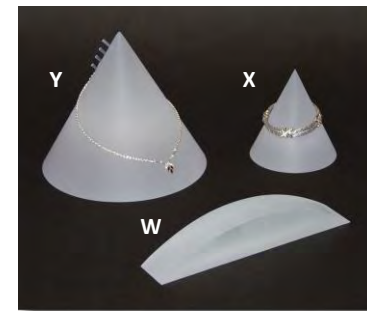

CAP 05-F
Frosted Acrylic
4pc Platform Set
\$95.70

CAP 05-A
Aluminum Acrylic
4pc Platform Set
\$128.80

ACRYLIC ENHANCEMENTS & MANNEQUIN STYLE ACRYLIC PIECES

Clear and Frosted Acrylic T-Earrings

A.	CAV05E-C	2 1/2" x 1 3/8" x 3 1/2"	\$8.00
B.	CAV06E-C	2 1/2" x 1 3/8" x 4 1/2"	\$8.65
C.	CAV07E-C	2 1/2" x 1 3/8" x 5 1/2"	\$9.50
D.	CAV05E-F	2 1/2" x 1 3/8" x 3 1/2"	\$8.00
E.	CAV06E-F	2 1/2" x 1 3/8" x 4 1/2"	\$8.65
F.	CAV07E-F	2 1/2" x 1 3/8" x 5 1/2"	\$9.50