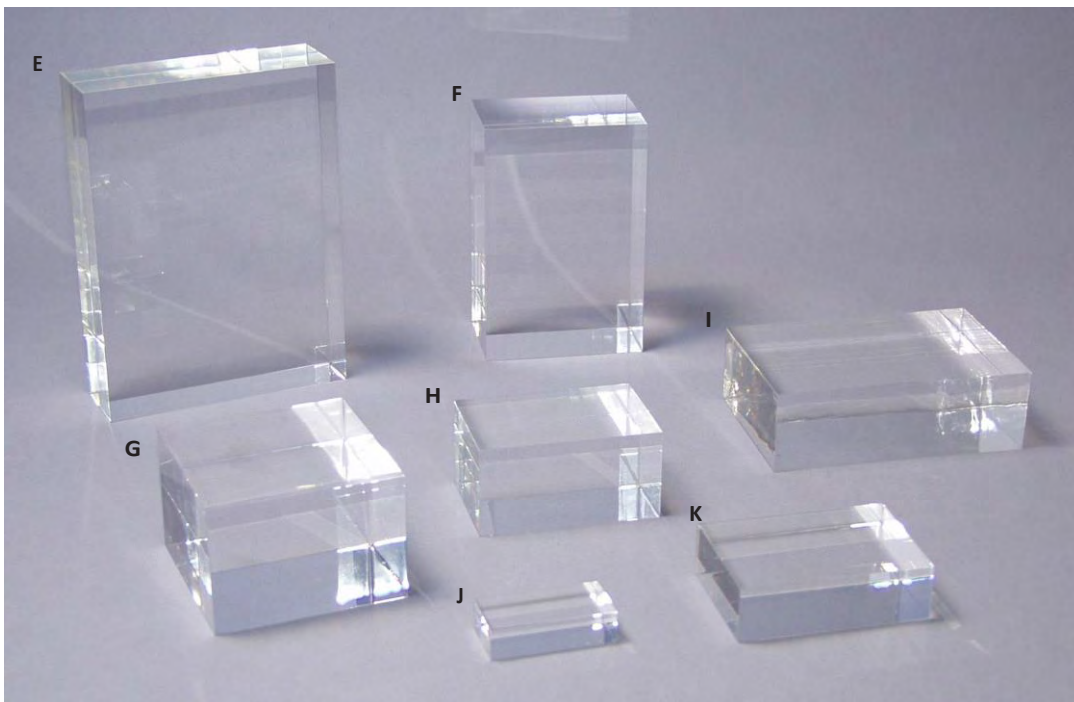

Item No	Dimension	Price
A. BR1292-C	12" x 9" x 2"	$143.75
B. BR082-C	8" Diameter x 2"	$82.65
C. BR061-C	6" Diameter x 1 1/2"	$35.95
D. BR041-C	4" Diameter x 1"	$22.45
E. BR628-C	6" x 2" x 8"	$92.00
F. BR426-C	4" x 2 3/4" x 6"	$81.05
G. BR442-C	4" x 4" x 2 3/4"	$53.45
H. BR224-C	2 3/4" x 2" x 4"	$22.95
I. BR642-C	6" x 4" x 2"	$44.95
J. BR231-C	2 1/2" x 1 1/4" x 3/4"	$8.05
K. BR421-C	4" x 2 3/4" x 1 1/4"	$17.25
L. BR033-C	3" Diameter x 3 3/4"	$62.10
M. BR032-C	3" Diameter x 2 1/2"	$39.10
N. BR031-C	3" Diameter x 1 1/4"	$22.65
O. BR333-C	3" x 3" x 3"	$44.40
P. BR335-C	3" x 3" x 5"	$64.90
Q. BR337-C	3" x 3" x 7"	$94.20
R. BR339-C	3" x 3" x 9"	$115.95