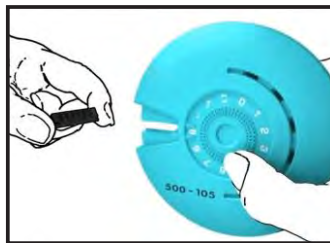

RPS-CBB
8 Digit Price Cube
1 1/2"W x 5/16"H
\$40.00 -- Set of 10pcs

Step One

Step Two

Step Three

Step One: Turn dial to desired number or input.

Step Two: Position the price cube to the number you want to change.