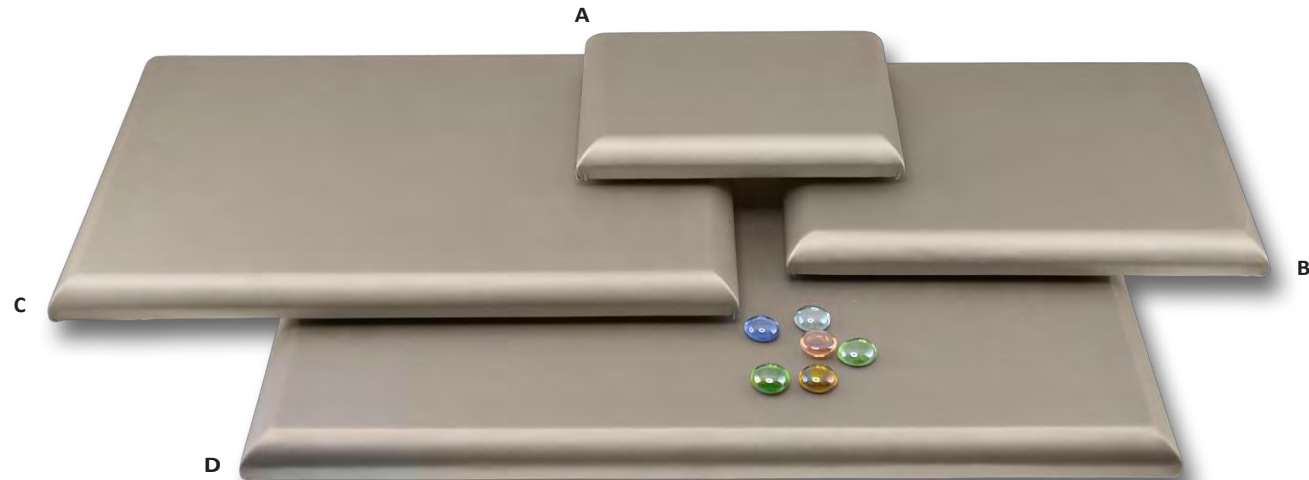

TY18P-PL
18 Pendant
14"W x 8"D x 1 1/2"H
\$60.00

TY2N-PL
2 Necklace
14"W x 8"D x 1"H
\$35.00

TY10B-PL
10 Bracelet
14"W x 8"D x 1"H
\$50.00

TY18SEC-PL
18 Sectional Tray
14"W x 8"D x 1 1/2"H
\$35.00

TY10W-PL
10 Watch Pillow
14"W x 8"D x 3"H
\$60.00

TY16CH-PL
16 Necklace Chain Hook
14"W x 8"D x 1"H
\$35.00

RISERS AND PLATFORMS

- Contemporary and flexible
- All Idea Platforms and Wood Risers can be faced in any direction
- Stackable platforms
- Can be used corner to corner
- Unlimited uses to perfectly dress up any size showcase
- Design your own case by combining different platform shapes

Available in
White / Black / Paradiso / Beige

25% Off
Beige

IDEA PLATFORMS

A.	PS87A	7" x 5 1/2" x 1"H	\$20.25
B.	PS87B	10" x 8" x 1"H	\$25.00
C.	PS87C	14" x 10" x 1"H	\$32.50
D.	PS87D	18" x 14" x 1"H	\$41.25