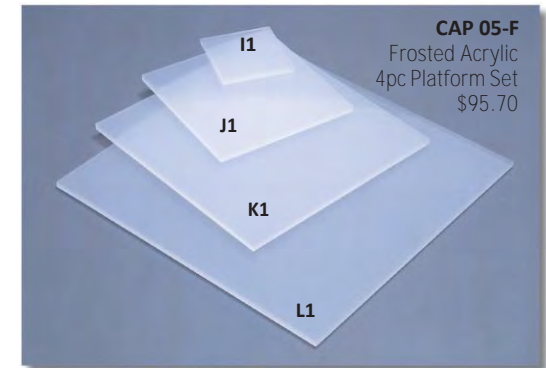

CAP 05-F
Frosted Acrylic
4pc Platform Set
$95.70