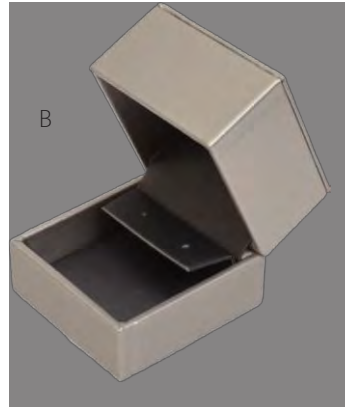

CHAMPAGNE PRESENTATION COLLECTION

- The Champagne Collection presenting Paradiso and Palladium colors offers an elegant way to package your High-end Jewelry
- 2pc Matching Packer with an Olive Brown Satin Ribbon
- Custom orders welcome

Item No.	Description	Dimensions (W x D x H)	Price
A. RL62N	Necklace	6 1/4" x 6 1/4" x 1 1/2"	$21.00
B. RL22FE	Flap Earring	2 3/8" x 2 3/8" x 2 1/8"	$8.50
C. RL22R	Single Ring	2 3/8" x 2 3/8" x 2 1/8"	$7.50
D. RL22P	Small Earring/Pendant	2 3/8" x 2 3/8" x 2 1/8"	$8.50
E. RL35BG	"C" Bangle/Bracelet	3 1/2" x 3 3/4" x 2"	$12.75
F. RL35P	Medium Earring / Pendant	3 1/2" x 3 3/4" x 2"	$11.00