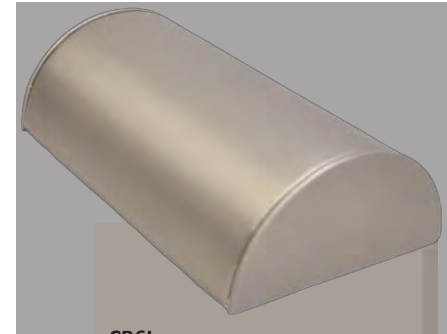

CB6L
8 1/2"W x 5 1/8"D x 2 3/4"H
$8.20