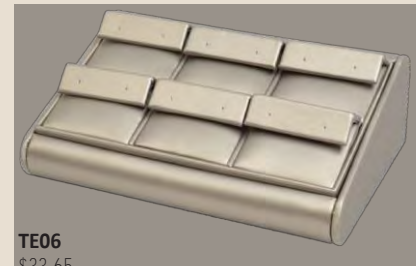

TE06
$33.65