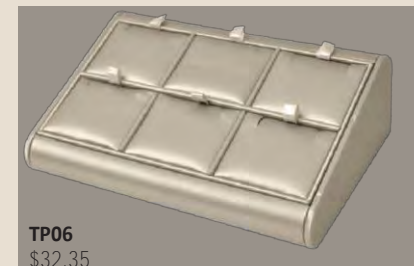

TP06
$32.35

New!

HIDE-A-TAG INSERT