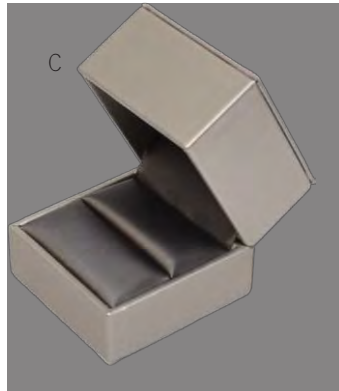

CHAMPAGNE PRESENTATION COLLECTION

- The Champagne Collection presenting Paradiso and Palladium colors offers an elegant way to package your High-end Jewelry
- 2pc Matching Packer with an Olive Brown Satin Ribbon
- Custom orders welcome

Item No.	Description	Dimensions (W x D x H)	Price
A. RL62N	Necklace	6 1/4" x 6 1/4" x 1 1/2"	$21.00
B. RL22FE	Flap Earring	2 3/8" x 2 3/8" x 2 1/8"	$8.50
C. RL22R	Single Ring	2 3/8" x 2 3/8" x 2 1/8"	$7.50
D. RL22P	Small Earring/Pendant	2 3/8" x 2 3/8" x 2 1/8"	$8.50
E. RL35BG	"C" Bangle/Bracelet	3 1/2" x 3 3/4" x 2"	$12.75
F. RL35P	Medium Earring / Pendant	3 1/2" x 3 3/4" x 2"	$11.00