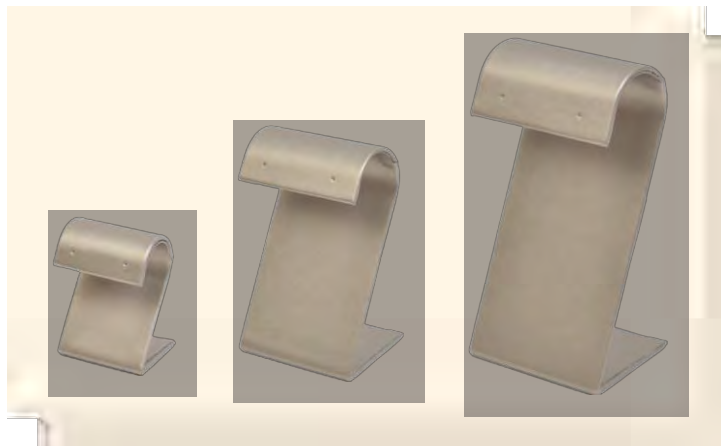

AC22EF
1 3/8"W x 1"D x 2"H
$3.35

AC32EF
2"W x 1 5/8"D x 3 3/8"H
$4.50

AC42EF
2"W x 1 9/16"D x 4"H
$5.50