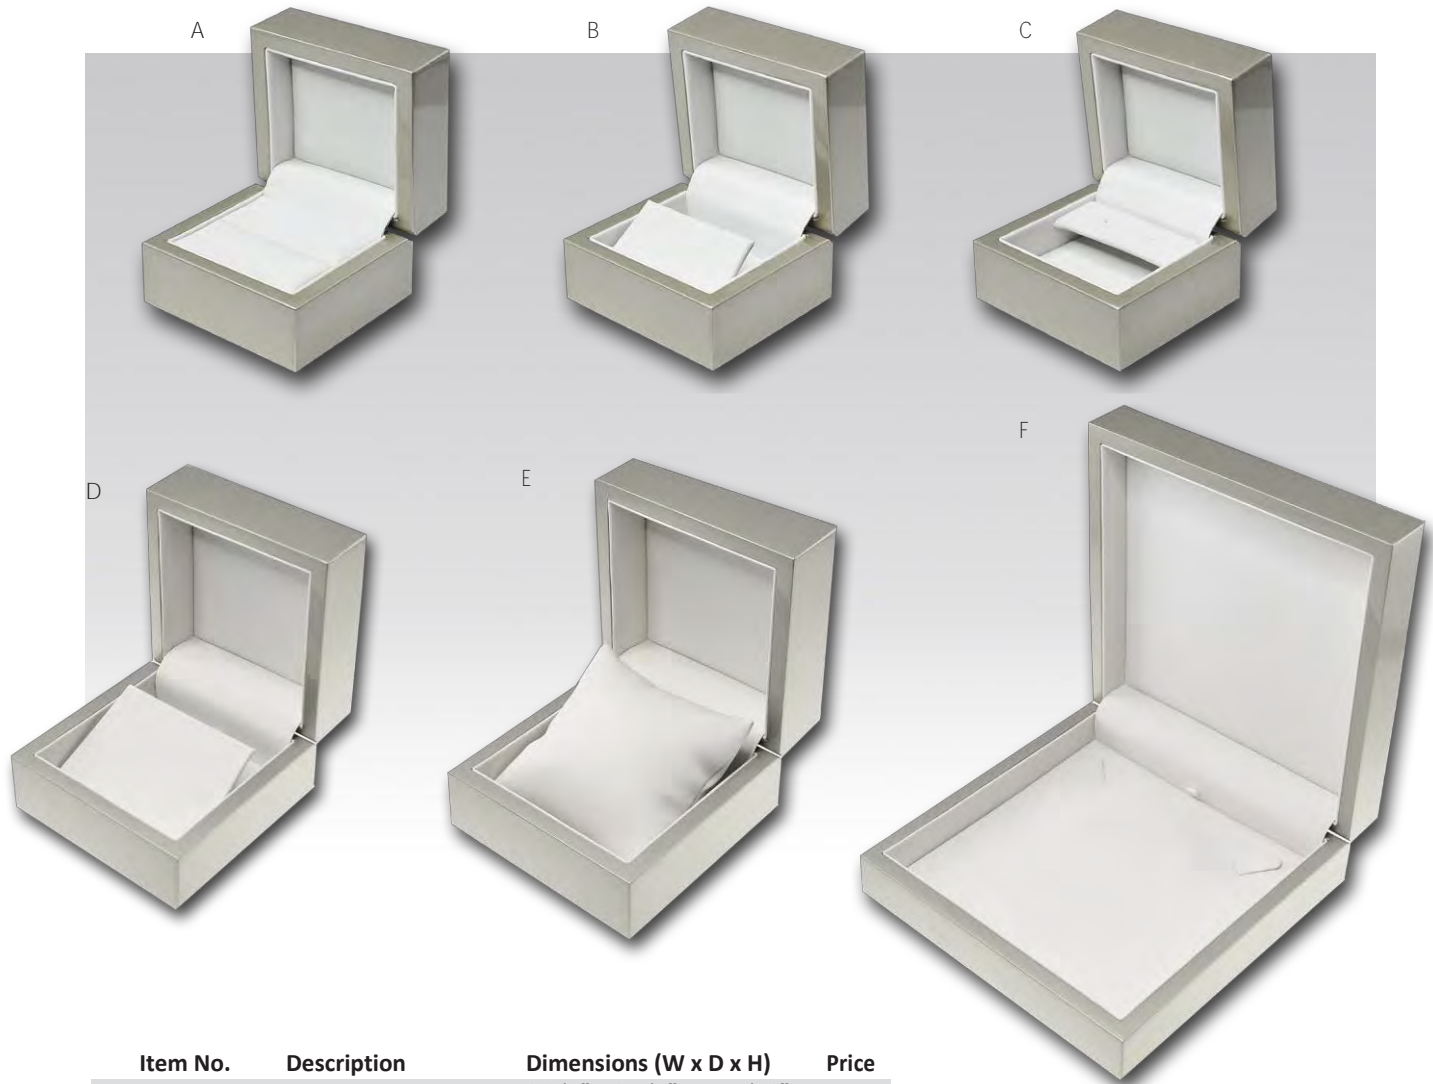

CHAMPAGNE WOOD COLLECTION

- Glossy Champagne Wood Exterior
- High-End Off White Leatherette Interior
- Modern Architecture
- Includes 2pc White Packer
- Custom orders welcome

Item No.	Description	Dimensions (W x D x H)	Price
A. WQ3R-P	Single Ring	2 3/4" x 2 1/2" x 1 15/16"	$10.75
B. WQ3EP-P	Small Earring/Pendant	2 3/4" x 2 1/2" x 1 15/16"	$10.75
C. WQ3FE-P	Small Flap Earring	2 3/4" x 2 1/2" x 1 15/16"	$10.75
D. WQ5EP-P	Large Earring/Pendant	5" x 5" x 3 1/8"	$27.50
E. WQ5W-P	Watch/Bangle Pillow	5" x 5" x 3 1/8"	$27.50
F. WQ8N-P	Necklace	7 3/4" x 7 3/4" x 2 7/16"	$39.50