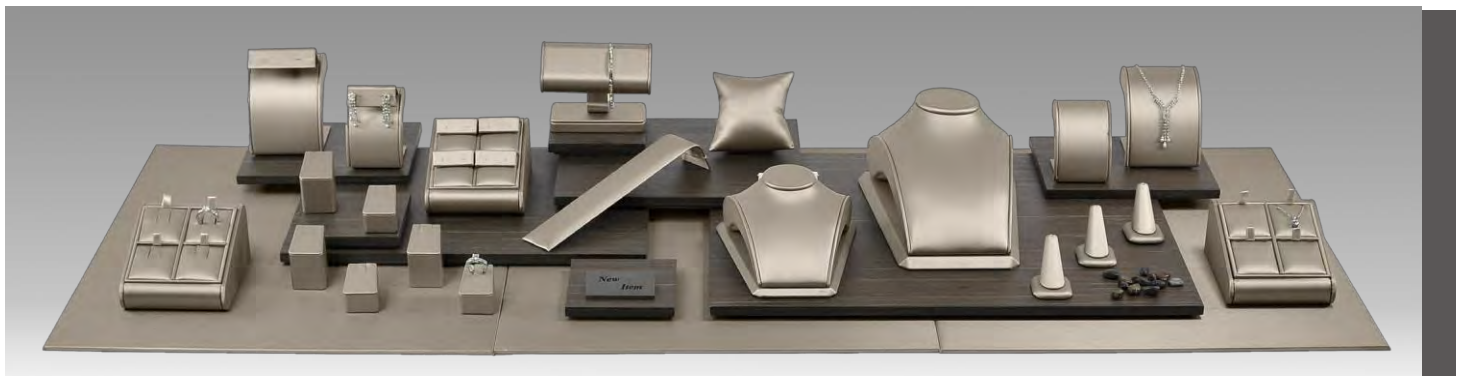

SET2F19

\$220.10

Showcase Size: 24-30"W
 Approx. 5"H

21 Rings
 5 Wood Platforms
 *Signage not included

SET3F20

\$308.80

Showcase Size: 36-42"W
 Approx. 7-3/4"H

8 Rings
 3 Earring Pairs/Pendants
 6 Earring Pairs
 2 Bracelets/Watches
 3 Neckforms
 7 Wood Platforms
 *Signage not included

SET4F15

\$422.00

Showcase Size: 48-54"W
 Approx. 3-5/8"H

13 Rings
 6 Pendants
 6 Earring Pairs
 Multiple Bracelets/Watches
 2 Neckforms
 7 Wood Platforms
 *Signage not included

SHOWCASE SOLUTIONS

More Pre-Arranged Sets available online!
 Customized sets are welcome.
 Please give us a call for details.