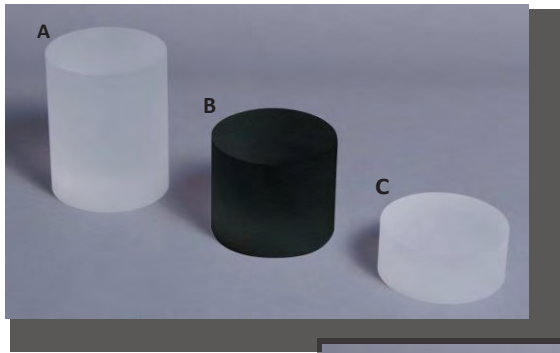

MILLENNIAL CONCEPT ACRYLIC VISUALS

- Solid Acrylic Displays
- Available Colors:
  Black or Frosted

	Item No.	Dimension	Price
A.	BR033	3" Diameter x 3 3/4"	$62.10
B.	BR032	3" Diameter x 2 1/2"	$39.10
C.	BR031	3" Diameter x 1 1/4"	$22.65
D.	BR628	6" x 2" x 8"	$92.00
E.	BR426	4" x 2 3/4" x 6"	$81.05
F.	BR442	4" x 4" x 2 3/4"	$53.45
G.	BR224	2 3/4" x 2" x 4"	$23.00
H.	BR642	6" x 4" x 2"	$44.95
I.	BR231	2 1/2" x 1 1/4" x 3/4"	$8.05
J.	BR421	4" x 2 3/4" x 1 1/4"	$17.25
K.	BR1292	12" x 9" x 2"	$147.50