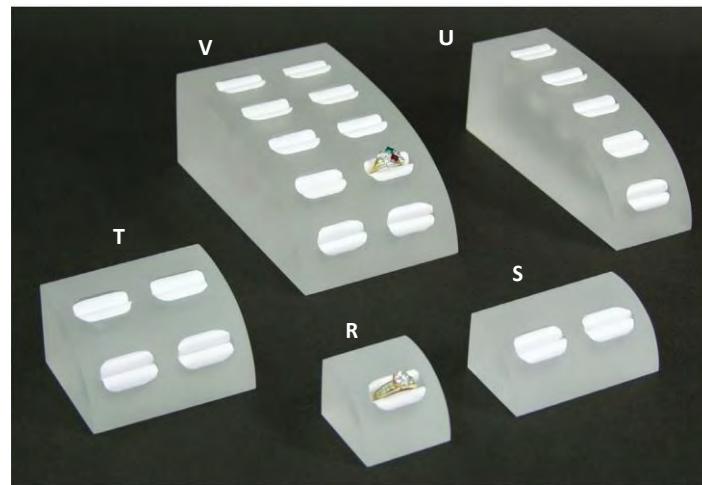

Frosted Earring Trees with Cube Base

G.	CALE 3	2 1/4" x 1" x 2 7/8"	\$4.50
H.	CALE 4	2 1/4" x 1" x 3 3/8"	\$4.90
I.	CALE 5	2 1/4" x 1" x 4 1/8"	\$5.30
J.	CALE 6	2 1/4" x 1" x 4 7/8"	\$5.70

K.	CA04A-F	Frosted Slot Ring	1 1/2" x 1 1/2" x 1 3/4"	\$6.95
L.	CA04B-F	Frosted Slot Ring	1 1/2" x 1 1/2" x 2 1/2"	\$8.10
M.	CA04C-F	Frosted Slot Ring	1 1/2" x 1 1/2" x 3 1/4"	\$9.20
N.	CAR01B	Black Ring Finger	1" x 2 1/4"	\$6.40
O.	CAR01W	White Ring Finger	1" x 2 1/4"	\$6.40
P.	CAR01F	Frosted Ring Finger	1" x 2 1/4"	\$6.40
Q.	CAR01C	Clear Ring Finger	1" x 2 1/4"	\$6.40
R.	CASR01F	Frost Single Ring Tray	1 3/4" x 1 3/4" x 1 1/4"	\$7.50
S.	CASR02F	Frosted 2-Ring Tray	3 1/4" x 1 3/4" x 1 1/4"	\$12.95
T.	CASR04F	Frosted 4-Ring Tray	3 1/4" x 1 3/4" x 2 1/2"	\$26.60
U.	CASR05F	Frosted 5-Ring Tray	2" x 6" x 2 1/4"	\$29.05
V.	CASR10F	Frosted 10-Ring Tray	3 3/4" x 6" x 2 1/4"	\$58.10
W.	CAB19-F	Frosted Bracelet	8 1/2" x 1 1/2" x 1 1/2"	\$16.90
X.	CAB34-F	Frosted Small Cone	3 3/4" x 4"	\$23.75
Y.	CAB76-F	Frosted Large Cone	7" x 6"	\$197.65