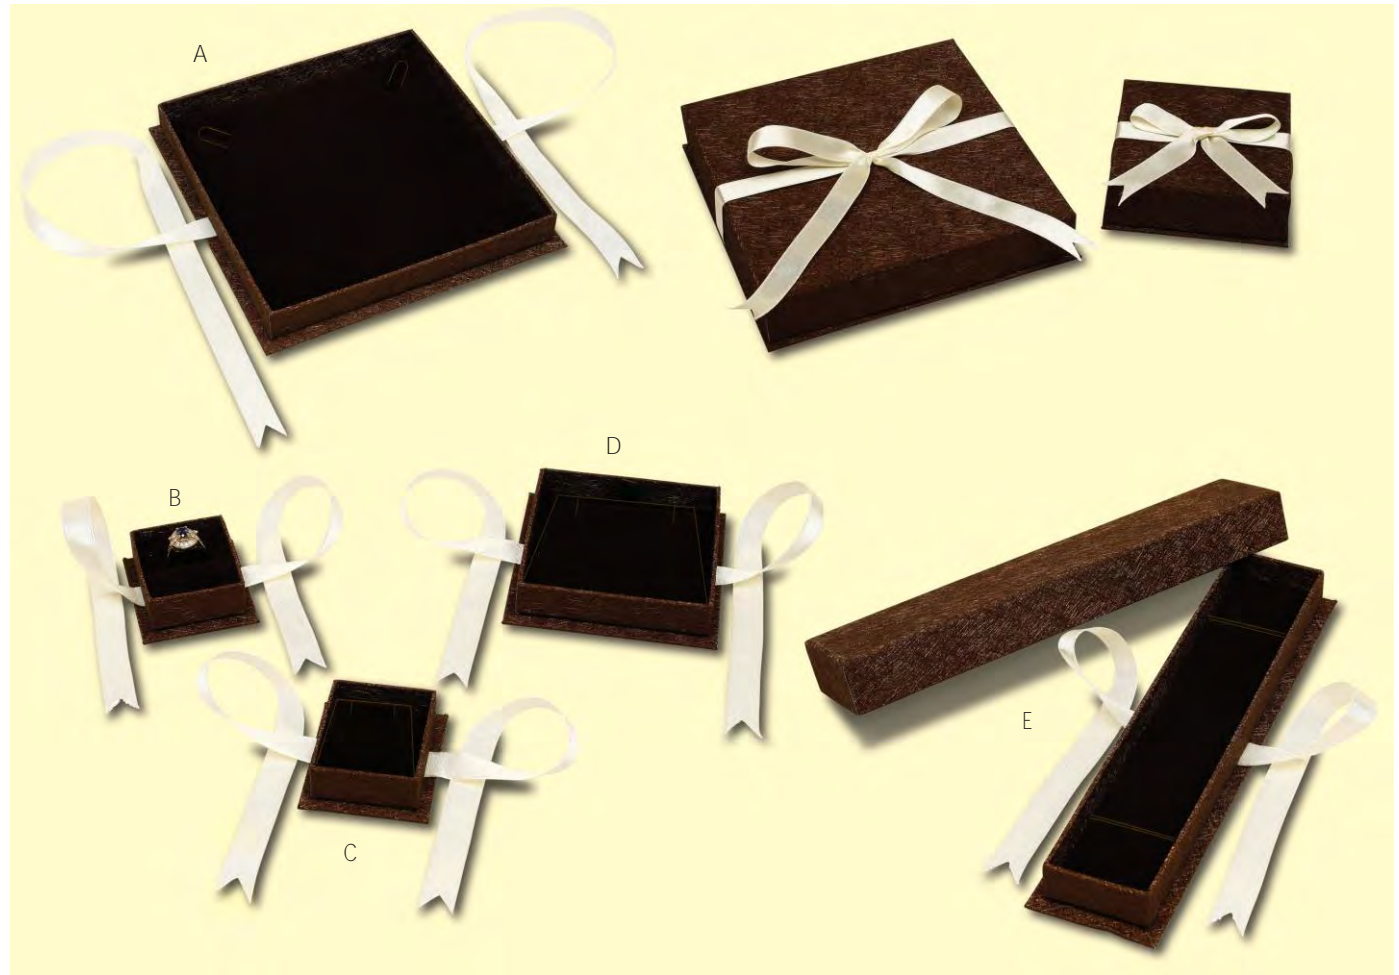

SPARKLY BROWN SET-UP COLLECTION

- Deluxe Material
- Sparkly Brown / Ivory Combination
- Dark Brown Interior
- Ivory Satin Ribbon
- Personalize with Your Logo
- Custom orders welcome

Item No.	Description	Dimensions (W x D x H)
A. SP7N	Necklace	6" x 6 1/8" x 1 1/8"
B. SP3R	Single Ring	1 3/4" x 2" x 1 7/16"
C. SP3EP	Small Earring/Pendant	1 3/4" x 2" x 1 7/16"
D. SP7EP	Medium Earring/Pendant	3 7/16" x 3 3/8" x 1 3/16"

Item No.	Description	Dimensions (W x D x H)
E. SP5B	Bracelet	8" x 1 3/4" x 1"
F. TC13	Small Shopping Bag	4 1/2" x 2 1/2" x 5 3/8"
G. TC15	Large Shopping Bag	8" x 3 7/8" x 9 3/8"