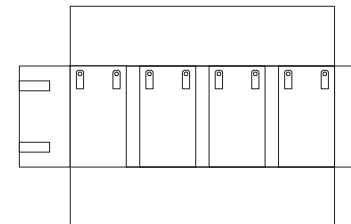

JR150
4 Necklaces
25" x 9 1/2"
$75.00