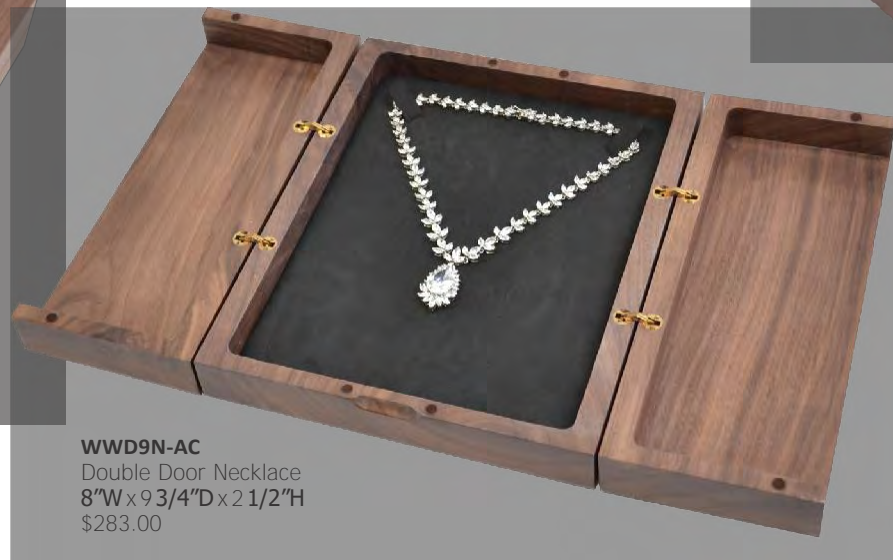

	Item No.	Description	Dimensions (W x D x H)	Price
A.	WSL3R	Single Ring	3 1/2" x 3 1/2" x 2 1/4"	\$19.75
B.	WSL3FE	Flap Earring	3 1/2" x 3 1/2" x 2 1/4"	\$19.75
C.	WSL3EP	Pendant	3 1/2" x 3 1/2" x 2 1/4"	\$19.75
D.	WSL6W	Watch	6" x 4 7/8" x 3 3/8"	\$45.00

CHAMPAGNE WOOD COLLECTION

- Glossy Champagne Wood Exterior
- High-End Off White Leatherette Interior
- Modern Architecture
- Includes 2pc White Packer
- Custom orders welcome

Item No.	Description	Dimensions (W x D x H)	Price
A. WQ3R-P	Single Ring	2 3/4" x 2 1/2" x 1 15/16"	\$10.75
B. WQ3EP-P	Small Earring/Pendant	2 3/4" x 2 1/2" x 1 15/16"	\$10.75
C. WQ3FE-P	Small Flap Earring	2 3/4" x 2 1/2" x 1 15/16"	\$10.75
D. WQ5EP-P	Large Earring/Pendant	5" x 5" x 3 1/8"	\$27.50
E. WQ5W-P	Watch/Bangle Pillow	5" x 5" x 3 1/8"	\$27.50
F. WQ8N-P	Necklace	7 3/4" x 7 3/4" x 2 7/16"	\$39.50

SOLID WALNUT WOOD COLLECTION

- Real Walnut Wood
- Anthracite Charisma Suede Interior
- Brass Hinges and Magnetic Closure
- 2pc Black Packer Included

Each section of the box is handcrafted from a single piece of solid sustainable forest wood.

Custom engraving and size available. Minimum required.
Made in the USA

WWS3R-AC
Single Ring
3 1/2"W x 3 5/8"D x 2"H
\$78.00

WWS3EP-AC
Earring/Pendant
3 1/2"W x 3 5/8"D x 2"H
\$78.00

WWD9N-AC
Double Door Necklace
8"W x 9 3/4"D x 2 1/2"H
\$283.00