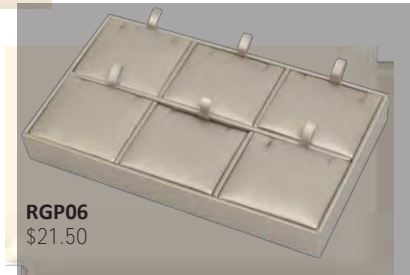

RGP04
\$14.25

7"W x 4"D x 7/8"H

RGRC6
\$24.50

RGSR08
\$16.75

RGE06
\$22.75

RGP06
\$21.50

New!

HIDE-A-TAG INSERT

3 3/4"W x 5"D x 2 1/2"H

\$24.

TR05
\$20.40

TE04
\$23.15

TP06
\$22.70

New!

HIDE-A-TAG INSERT

7 1/4"W x 5"D x 2 1/2"H