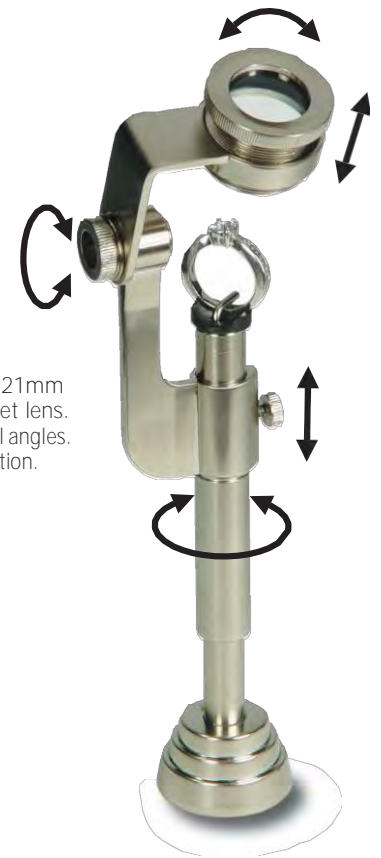

REL-10
10X Magnification, 21mm superior quality triplet lens. Examine rings from all angles. Sturdy metal construction.
$135.00