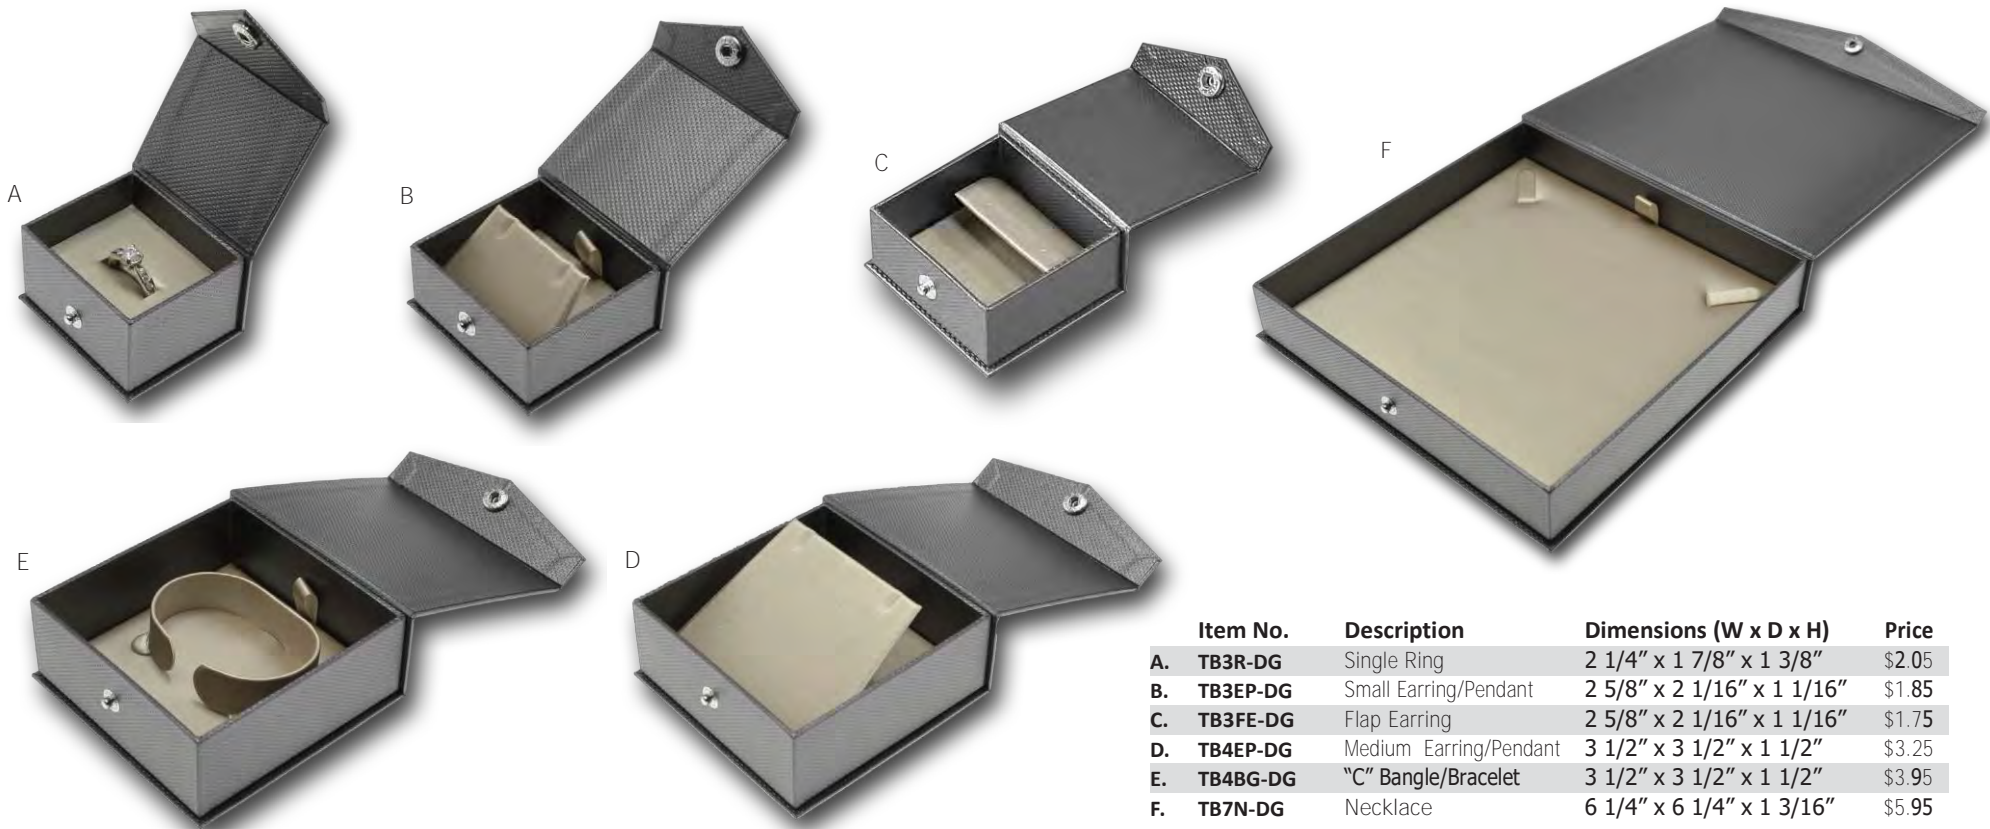

TITANIUM PAPER COLLECTION

- Light and Secure with Snap Button
- Dark Gray Textured Weave Exterior
- Champagne Leatherette Interior
- Custom orders welcome

Item No.	Description	Dimensions (W x D x H)	Price
A. TB3R-DG	Single Ring	2 1/4" x 1 7/8" x 1 3/8"	$2.05
B. TB3EP-DG	Small Earring/Pendant	2 5/8" x 2 1/16" x 1 1/16"	$1.85
C. TB3FE-DG	Flap Earring	2 5/8" x 2 1/16" x 1 1/16"	$1.75
D. TB4EP-DG	Medium Earring/Pendant	3 1/2" x 3 1/2" x 1 1/2"	$3.25
E. TB4BG-DG	"C" Bangle/Bracelet	3 1/2" x 3 1/2" x 1 1/2"	$3.95
F. TB7N-DG	Necklace	6 1/4" x 6 1/4" x 1 3/16"	$5.95