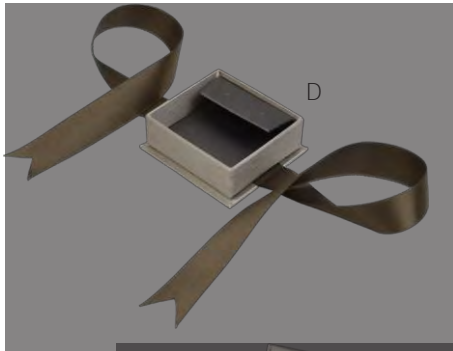

CHAMPAGNE SETUP COLLECTION

- The Champagne Collection presenting Paradiso and Palladium colors offers an elegant way to package your High-end Jewelry
- 2pc Box with an Olive Brown Satin Ribbon
- Custom orders welcome

Snap Button Pouch with Zipper

Item No.	Description	Dimensions (W x D x H)	Price
A. RL7N	Necklace	6 3/8" x 6 1/8" x 1 15/16"	$9.75
B. RL3P	Small Earring/Pendant	2 1/4" x 2 1/2" x 1 1/2"	$3.50
C. RL3R	Single Ring	2 1/4" x 2 1/2" x 1 1/2"	$3.50
D. RL3FE	Flap Earring	2 1/4" x 2 1/2" x 1 1/2"	$3.50
E. RL4P	Medium Earring/Pendant	3 5/8" x 3 5/8" x 1 15/16"	$4.75
F. RL4BG	"C" Bangle/Bracelet	3 5/8" x 3 5/8" x 1 15/16"	$5.50
G. RL13	Small Shopping Bag	4 1/2" x 2 1/2" x 5 3/8"	$1.85
H. RL15	Large Shopping Bag	8" x 3 7/8" x 9 3/8"	$3.25
I. PP33	Small Pouch w/ Snap Button & Zipper	3 5/16" x 3 3/16"	$6.05
J. PP66	Large Pouch w/ Snap Button & Zipper	5 7/8" x 5 15/16"	$4.35
K. PAC-PP33	Matching Box w/ Ribbon for Small Pouch	3 5/8" x 3 5/8" x 1 15/16"	$4.95
L. PAC-PP66	Matching Box w/ Ribbon for Large Pouch	6 3/8" x 6 1/8" x 1 15/16"	$7.50