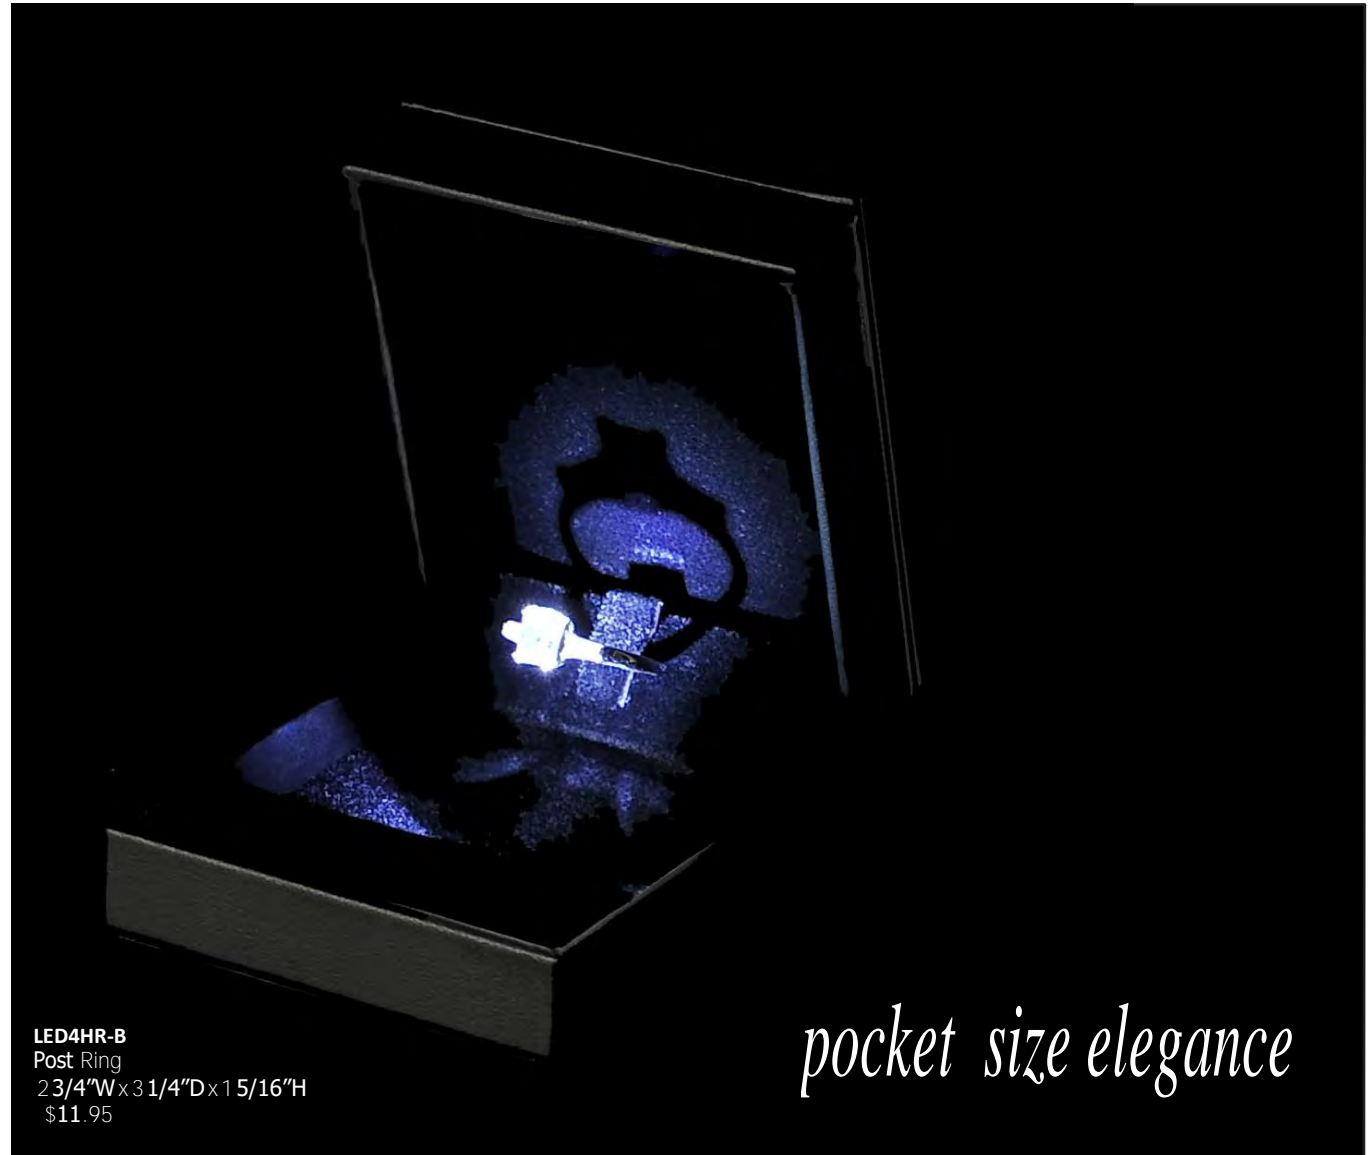

LED 'PROPOSE' COLLECTION

- Slim Design for the Surprise
- LED Lighting
- Matte Black Leatherette Exterior
- Black Suede Interior
- Includes 2pc Matte Black Packer

NEW!

LED4HR-B
Post Ring
2 3/4"W x 3 1/4"D x 1 5/16"H
$11.95

pocket size elegance