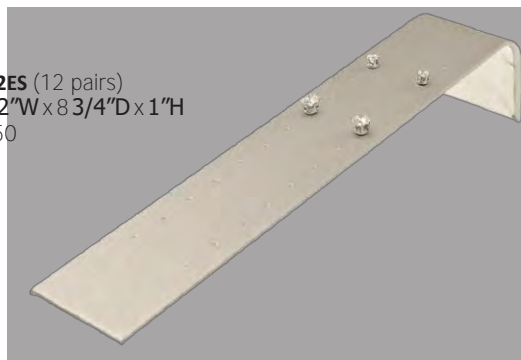

AC32EF
2"W x 1 5/8"D x 3 3/8"H
\$4.50

AC42EF
2"W x 1 9/16"D x 4"H
\$5.50

AC42ES (6 pairs)
2"W x 1 9/16"D x 3 1/2"H
\$4.75

AC82ES (12 pairs)
1 1/2"W x 8 3/4"D x 1"H
\$6.50

AC43SE (4 pairs)
4"W x 1 1/2"D x 2 5/8"H
\$6.00