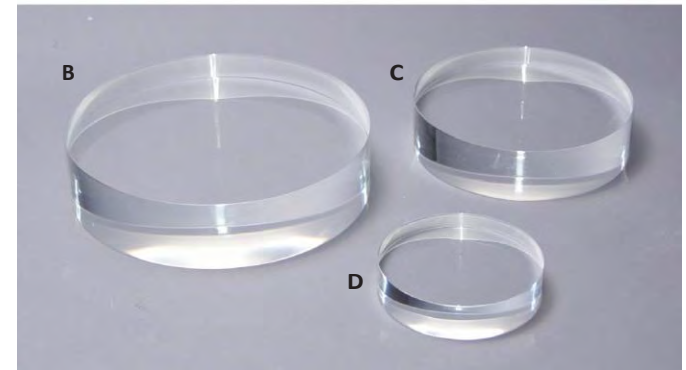

Item No	Dimension	Price
A. BR1292-C	12" x 9" x 2"	$143.75
B. BR082-C	8" Diameter x 2"	$82.65
C. BR061-C	6" Diameter x 1 1/2"	$35.95
D. BR041-C	4" Diameter x 1"	$22.45
E. BR628-C	6" x 2" x 8"	$92.00
F. BR426-C	4" x 2 3/4" x 6"	$81.05
G. BR442-C	4" x 4" x 2 3/4"	$53.45
H. BR224-C	2 3/4" x 2" x 4"	$22.95
I. BR642-C	6" x 4" x 2"	$44.95
J. BR231-C	2 1/2" x 1 1/4" x 3/4"	$8.05
K. BR421-C	4" x 2 3/4" x 1 1/4"	$17.25
L. BR033-C	3" Diameter x 3 3/4"	$62.10
M. BR032-C	3" Diameter x 2 1/2"	$39.10
N. BR031-C	3" Diameter x 1 1/4"	$22.65
O. BR333-C	3" x 3" x 3"	$44.40
P. BR335-C	3" x 3" x 5"	$64.90
Q. BR337-C	3" x 3" x 7"	$94.20
R. BR339-C	3" x 3" x 9"	$115.95