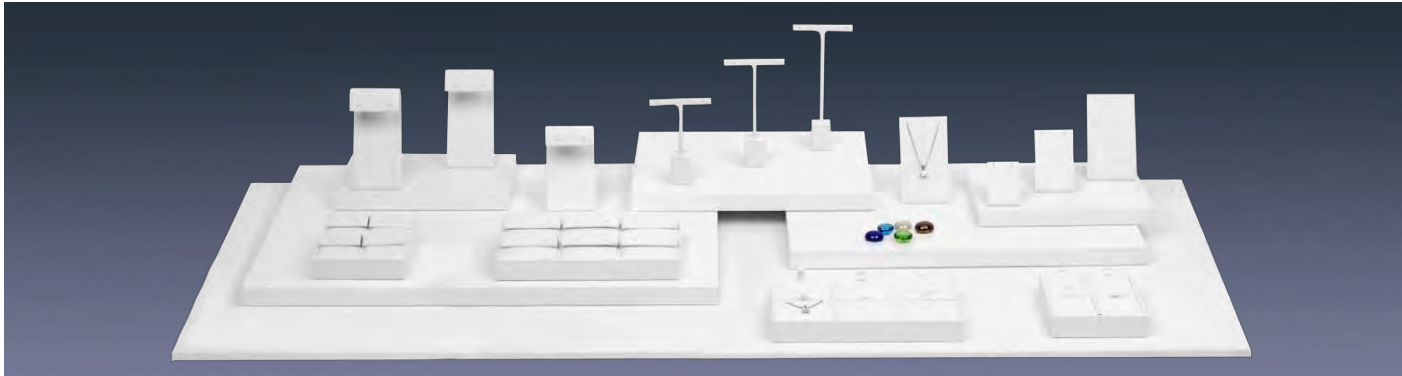

Available in
White / Black / Paradiso / Beige

All floorboards sold separately.
All Jewelry and Decorations are not included.

SET2F15

\$137.15

Showcase Size: 24-30"W
Approx. 8"H

7 Rings
3 Earring Pairs/Pendants
3 Earring Pairs
1 Neckform
3 Platforms