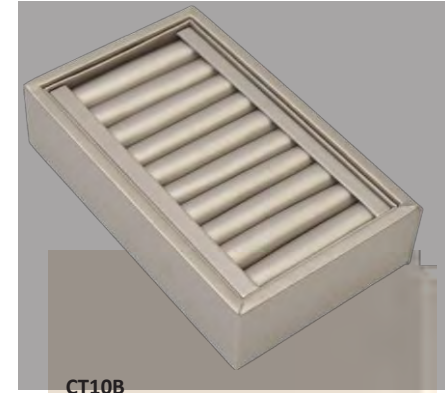

CT10B
7 1/4"W x 4 3/8"D x 1 5/8"H
$16.90