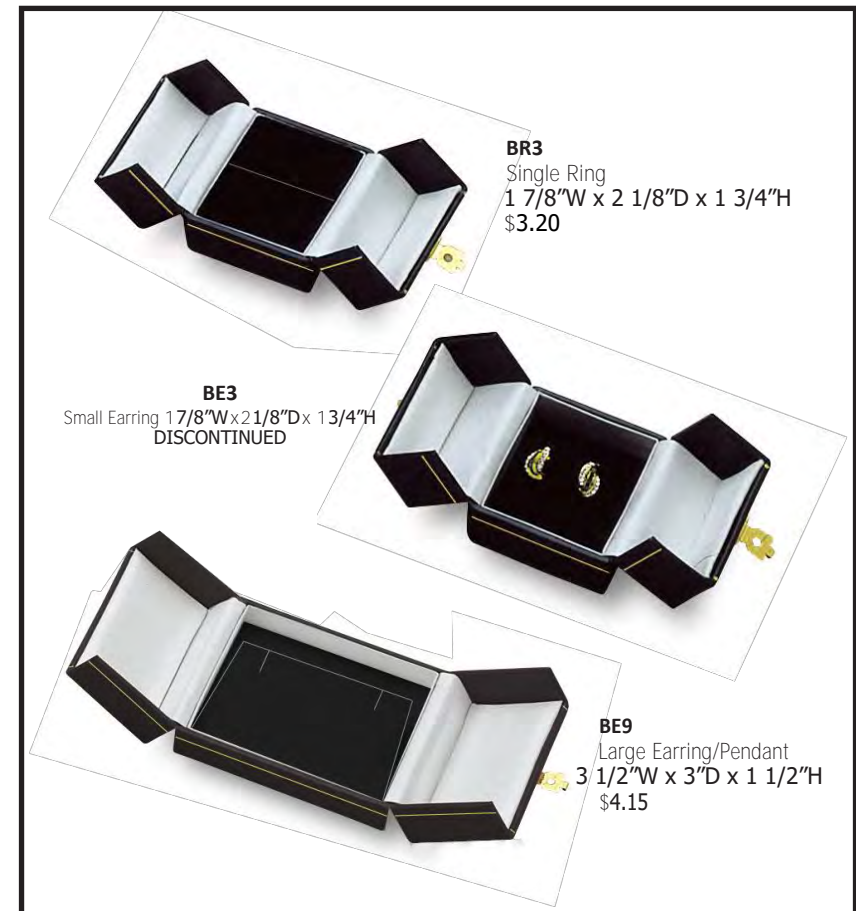

TE7
Medium Earring/Pendant
2 5/8"W x 2 5/8"D x 1 1/16"H
\$2.05

TR3
Single Ring
2 1/4"W x 1 7/8"D x 1 3/8"H
\$1.65

CLASSIC LEATHERETTE BOXES

- Available Colors (Exterior/Pad): Red/White, Black/Black
- Custom Design & Large Quantity Orders welcome
- Includes 2pc White Packer

Item No.	Description	Dimensions (W x D x H)	Price
A. LR3	Ring	1 3/4" x 2" x 1 1/2"	\$1.90
B. LE3	Earring	1 13/16" x 2" x 1 1/4"	\$1.90
C. LE7	Large Earring	2 7/16" x 2 5/8" x 1 1/16"	\$2.70
D. LP9	Pendant	2 7/8" x 3 15/16" x 1 3/16"	\$3.00
E. LW8	Bangle/Watch	1 15/16" x 3 11/16" x 2 3/4"	\$3.90
F. LV7	Necklace	4 3/4" x 7 5/16" x 1 1/16"	\$4.25
G. LB5	Bracelet	8 5/8" x 2 1/8" x 15/16"	\$3.25

DELUXE LEATHERETTE BOXES

- Black Leatherette Exterior with Black Pad
- Gold latch closure with Gold Tooling Accents
- Includes 2pc White Packer

BN7 Large Necklace \$7.55 each

BR3
Single Ring
1 7/8"W x 2 1/8"D x 1 3/4"H
\$3.20