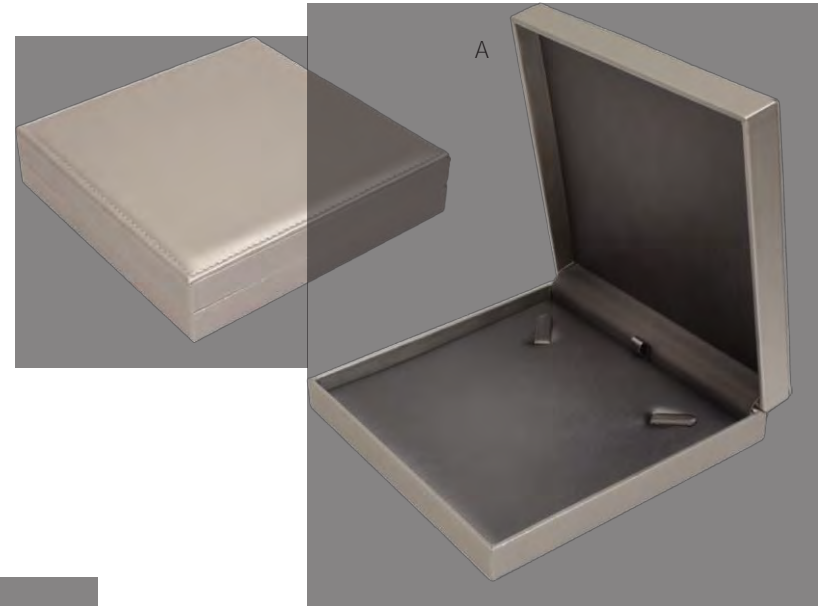

CHAMPAGNE PRESENTATION COLLECTION

- The Champagne Collection presenting Paradiso and Palladium colors offers an elegant way to package your High-end Jewelry
- 2pc Matching Packer with an Olive Brown Satin Ribbon
- Custom orders welcome

Item No.	Description	Dimensions (W x D x H)	Price
A. RL62N	Necklace	6 1/4" x 6 1/4" x 1 1/2"	$21.00
B. RL22FE	Flap Earring	2 3/8" x 2 3/8" x 2 1/8"	$8.50
C. RL22R	Single Ring	2 3/8" x 2 3/8" x 2 1/8"	$7.50
D. RL22P	Small Earring/Pendant	2 3/8" x 2 3/8" x 2 1/8"	$8.50
E. RL35BG	"C" Bangle/Bracelet	3 1/2" x 3 3/4" x 2"	$12.75
F. RL35P	Medium Earring / Pendant	3 1/2" x 3 3/4" x 2"	$11.00