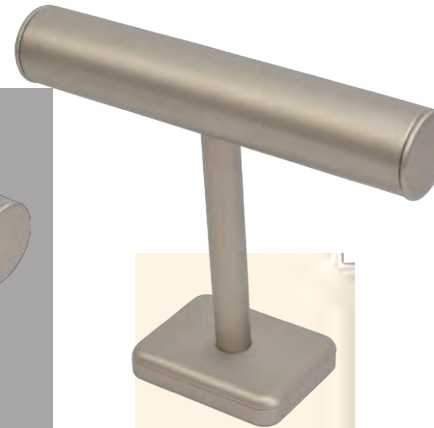

TB11L
10"W x 3"D x 8 1/4"H
$16.15