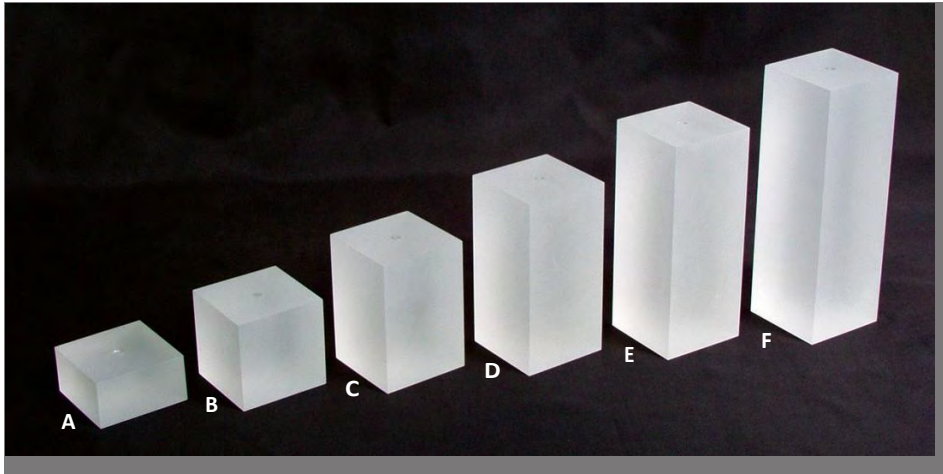

'MIX-N-MATCH'

FROSTED ACRYLIC CUBE GROUPINGS

- Frosted 2 x 2 square display stand
- Multiple application with choices of Ring, Earring, Bracelet & Watch

	Item No.	Dimension	Price
A.	BR221HP-F	1"H x 2" x 2"	$4.85
B.	BR222HP-F	2"H x 2" x 2"	$9.60
C.	BR223HP-F	3"H x 2" x 2"	$13.30
D.	BR224HP-F	4"H x 2" x 2"	$16.90
E.	BR225HP-F	5"H x 2" x 2"	$21.40
F.	BR226HP-F	6"H x 2" x 2"	$24.30