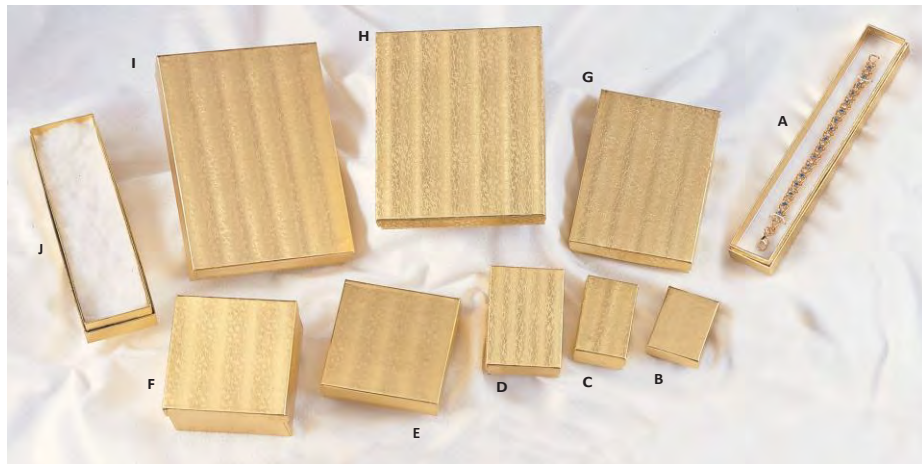

COTTON FILLED BOXES

Patterned Gold

Patterned Silver

Swirl White

Matte Black

Item No.	Dimensions (W x D x H)
A. WB2*	8 1/2" x 1 1/4" x 13/16"
B. CF3	2" x 1 9/16" x 11/16"
C. CF21	2 9/16" x 1 13/16" x 15/16"
D. CF32	3 1/4" x 2 1/4" x 1 1/16"
E. CF33	3 1/2" x 3 1/2" x 1 1/16"
F. CF34	3 1/2" x 3 1/2" x 2"
G. CF53	5 7/16" x 3 15/16" x 15/16"
H. CF65	6 3/16" x 5 1/8" x 1 1/16"
I. CF75	7 3/16" x 5 1/8" x 15/16"
J. CF82	8 1/8" x 2 1/8" x 15/16"

Sold by Case (100pc per Case)

*WB2 only available in Gold