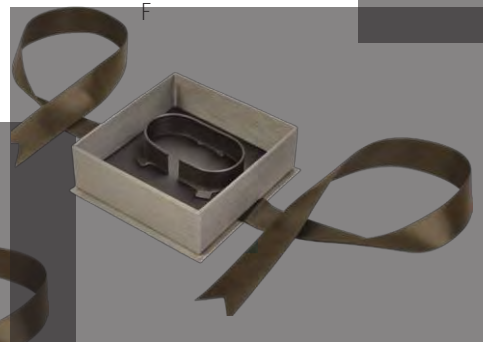

CHAMPAGNE SETUP COLLECTION

- The Champagne Collection presenting Paradiso and Palladium colors offers an elegant way to package your High-end Jewelry
- 2pc Box with an Olive Brown Satin Ribbon
- Custom orders welcome

Snap Button Pouch with Zipper

Item No.	Description	Dimensions (W x D x H)	Price
A. RL7N	Necklace	6 3/8" x 6 1/8" x 1 15/16"	$9.75
B. RL3P	Small Earring/Pendant	2 1/4" x 2 1/2" x 1 1/2"	$3.50
C. RL3R	Single Ring	2 1/4" x 2 1/2" x 1 1/2"	$3.50
D. RL3FE	Flap Earring	2 1/4" x 2 1/2" x 1 1/2"	$3.50
E. RL4P	Medium Earring/Pendant	3 5/8" x 3 5/8" x 1 15/16"	$4.75
F. RL4BG	"C" Bangle/Bracelet	3 5/8" x 3 5/8" x 1 15/16"	$5.50
G. RL13	Small Shopping Bag	4 1/2" x 2 1/2" x 5 3/8"	$1.85
H. RL15	Large Shopping Bag	8" x 3 7/8" x 9 3/8"	$3.25
I. PP33	Small Pouch w/ Snap Button & Zipper	3 5/16" x 3 3/16"	$6.05
J. PP66	Large Pouch w/ Snap Button & Zipper	5 7/8" x 5 15/16"	$4.35
K. PAC-PP33	Matching Box w/ Ribbon for Small Pouch	3 5/8" x 3 5/8" x 1 15/16"	$4.95
L. PAC-PP66	Matching Box w/ Ribbon for Large Pouch	6 3/8" x 6 1/8" x 1 15/16"	$7.50