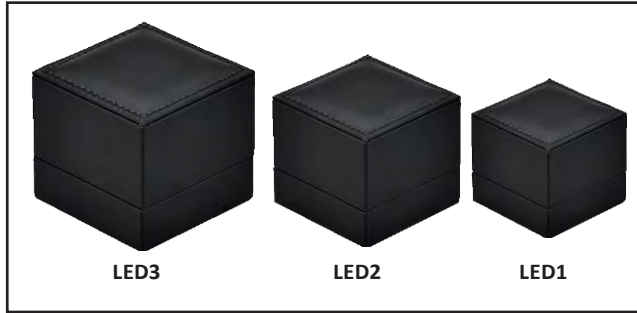

LUMINOSITY COLLECTION

- European Design Wrapped in Sumptuous Matte Black Leatherette
- Black Suede Interior Brought to Life by LED Lighting
- Includes 2pc "Easy Access" Matte Black Outer Packer