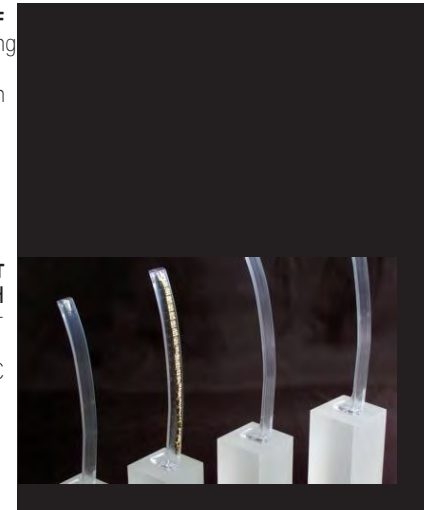

CAR07HRP-SET
Flexible Ring Clips
Great for any Ring Size
\$7.60 / Set of 12PC

CAR07HP-SET
Ring Holder
Adjustable Angle
\$7.60 / Set of 12PC

CAWHP-SET
3"W Horizontal
C-Shape Bracelet/Watch Holder
\$4.60 / Set of 6PC

CAWVP-SET
3"H Vertical
C-Shape Bracelet/Watch Holder
\$4.60 / Set of 6PC

CALE2P-F
2 1/4"H Frosted T-Earring
\$5.55 Each

CAB18P-SET
7 1/2"H
Vertical Bracelet Holder
\$5.85 / Set of 6PC

MILLENIAL CONCEPT ACRYLIC VISUALS