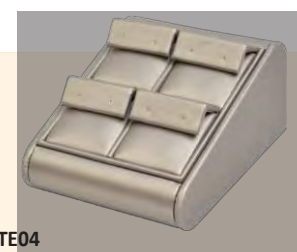

3 3/4"W x 5"D x 2 1/2"H

\$24.

TR05
\$20.40

TE04
\$23.15

TP06
\$22.70

New!

HIDE-A-TAG INSERT

7 1/4"W x 5"D x 2 1/2"H