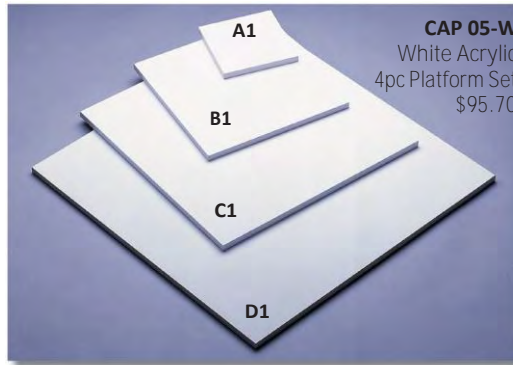

ACRYLIC PLATFORM SETS

- Solid Acrylic Platform Displays
- Choose from Frosted, Black, White or Aluminum Colors

CAP 05-W
White Acrylic
4pc Platform Set
$95.70