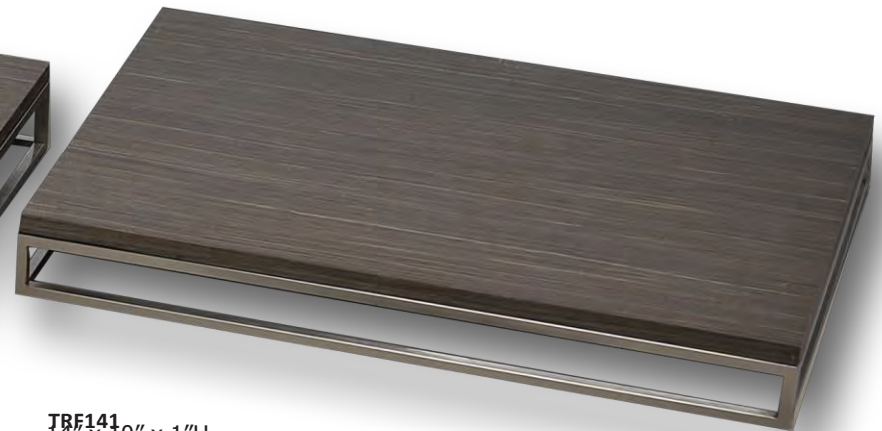

TRF141
14" x 10" x 1"H
$104.50