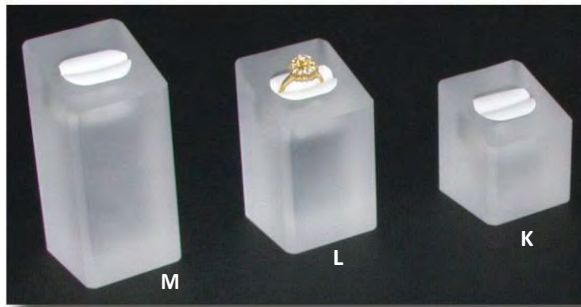

CAP 05-F
Frosted Acrylic
4pc Platform Set
\$95.70

CAP 05-A
Aluminum Acrylic
4pc Platform Set
\$128.80

ACRYLIC ENHANCEMENTS & MANNEQUIN STYLE ACRYLIC PIECES

Clear and Frosted Acrylic T-Earrings

A.	CAV05E-C	2 1/2" x 1 3/8" x 3 1/2"	\$8.00
B.	CAV06E-C	2 1/2" x 1 3/8" x 4 1/2"	\$8.65
C.	CAV07E-C	2 1/2" x 1 3/8" x 5 1/2"	\$9.50
D.	CAV05E-F	2 1/2" x 1 3/8" x 3 1/2"	\$8.00
E.	CAV06E-F	2 1/2" x 1 3/8" x 4 1/2"	\$8.65
F.	CAV07E-F	2 1/2" x 1 3/8" x 5 1/2"	\$9.50