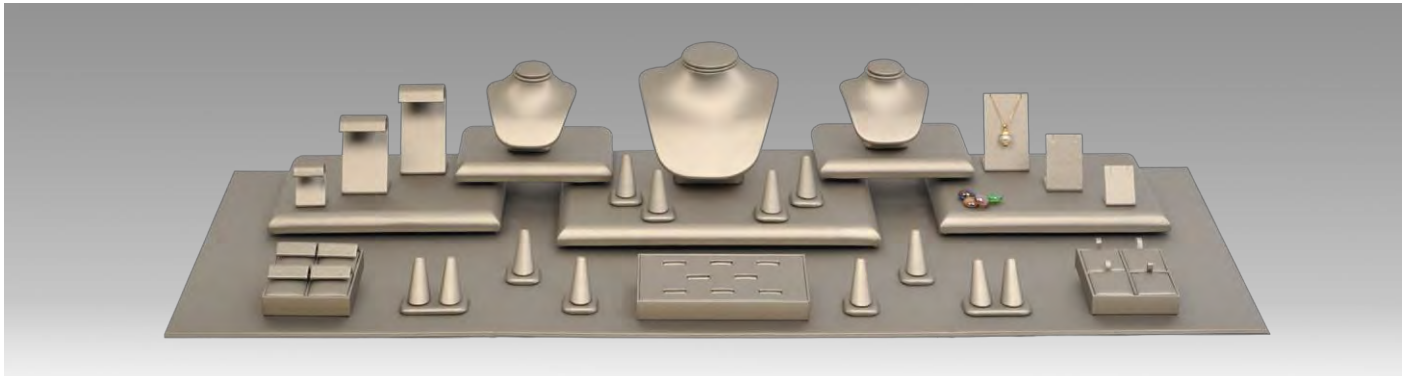

- 26 Rings
- 3 Earring Pairs/Pendants
- 3 Earring Pairs
- 3 Neckforms
- 6 Platforms

SHOWCASE SOLUTIONS

More Pre-Arranged Sets available online!
Customized sets are welcome.
Please give us a call for details.

Available in
White / Black / Paradiso / Beige

25% Off
Beige

All floorboards sold separately.

All Jewelry and Decorations are not included.

SET2F17

\$250.35

Showcase size: 24-30"W
Approx. 9"H

- 10 Rings
- 1 Earring Pair/Pendant
- 3 Earring Pairs
- 2 Neckforms
- 2 Bracelets/Watches
- 4 Platforms

SET3F6

\$279.30

Showcase Size: 36-42"W
Approx. 8"H

- 20 Rings
- 7 Earring Pairs/Pendants
- 7 Earring Pairs
- 3 Neckforms
- 5 Platforms

SET4F5

\$295.45

Showcase size: 48-54"W
Approx. 8"H

- 22 Rings
- 2 Earring Pairs/Pendants
- 3 Earring Pairs
- 3 Neckforms
- 5 Platforms