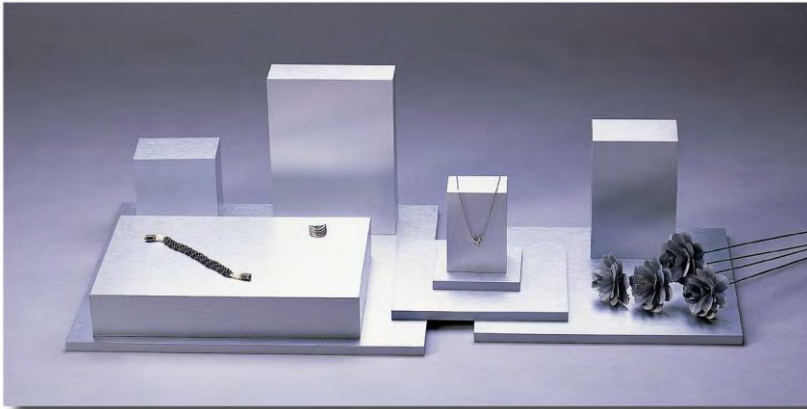

Step Three: Slide in the price cube and pull out. Repeat for other numbers.

A 'STEP AHEAD'

- Bold New Concept. Painted Acrylic and Aluminum Structure
- Choose from Black, White or Aluminum Colors

L11-1
9 Piece Set
\$536.00