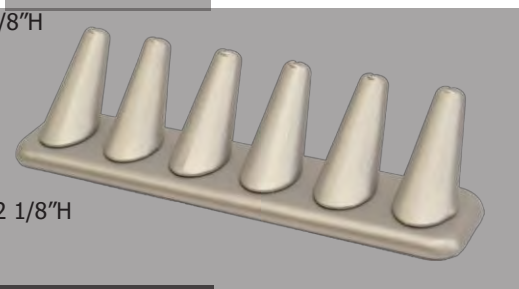

CRV8NL
7"W x 7"D x 6"H
\$36.75

RING DISPLAYS

More styles online. Customization Available.

Available in
White / Black / Paradiso / Beige

25% Off
Beige

SAM1
1 1/2"W x 1 3/4"D x 2 1/8"H
\$3.15

SAM2
2 3/4"W x 1 3/4"D x 2 1/8"H
\$4.75