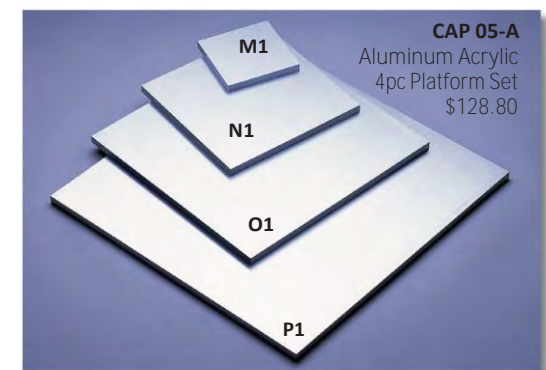

CAP 05-A
Aluminum Acrylic
4pc Platform Set
$128.80