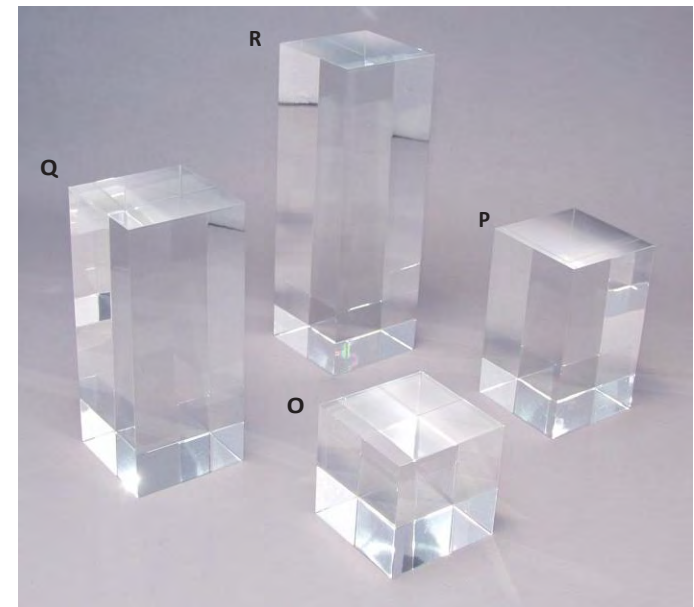

Item No	Dimension	Price
A. BR1292-C	12" x 9" x 2"	$143.75
B. BR082-C	8" Diameter x 2"	$82.65
C. BR061-C	6" Diameter x 1 1/2"	$35.95
D. BR041-C	4" Diameter x 1"	$22.45
E. BR628-C	6" x 2" x 8"	$92.00
F. BR426-C	4" x 2 3/4" x 6"	$81.05
G. BR442-C	4" x 4" x 2 3/4"	$53.45
H. BR224-C	2 3/4" x 2" x 4"	$22.95
I. BR642-C	6" x 4" x 2"	$44.95
J. BR231-C	2 1/2" x 1 1/4" x 3/4"	$8.05
K. BR421-C	4" x 2 3/4" x 1 1/4"	$17.25
L. BR033-C	3" Diameter x 3 3/4"	$62.10
M. BR032-C	3" Diameter x 2 1/2"	$39.10
N. BR031-C	3" Diameter x 1 1/4"	$22.65
O. BR333-C	3" x 3" x 3"	$44.40
P. BR335-C	3" x 3" x 5"	$64.90
Q. BR337-C	3" x 3" x 7"	$94.20
R. BR339-C	3" x 3" x 9"	$115.95