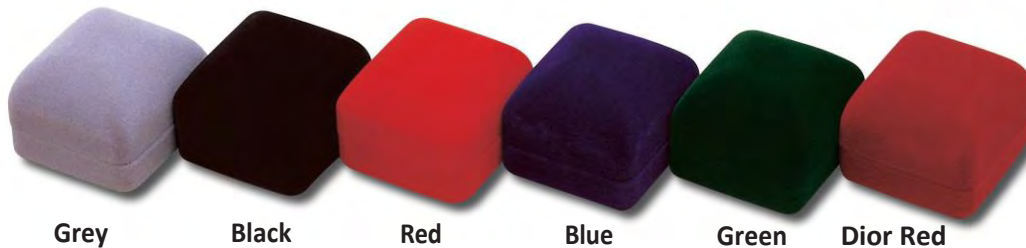

Grey

Black

Red

Blue

Green

Dior Red