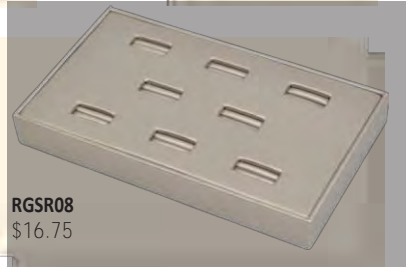

New!

HIDE-A-TAG INSERT

RGR05
$11.95

RGE04
$14.75

RGP04
$14.25

7"W x 4"D x 7/8"H

RGRC6
$24.50

RGSR08
$16.75