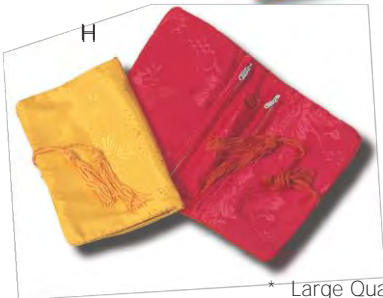

PEARL FOLDERS & POUCHES

Leatherette Pearl Folders

#333
6"W x 8 1/2"L
\$5.00

Available Colors: (Exterior/Interior)
Black / Black
Black / White
White / White
2pc Packer included

Silk Pouches

* Large Quantity Available
* Special Size Order Welcome