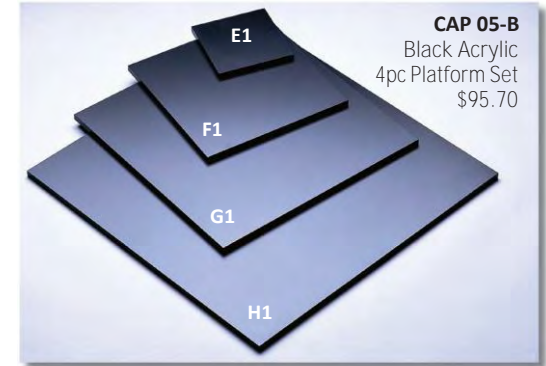

CAP 05-W
White Acrylic
4pc Platform Set
$95.70

CAP 05-B
Black Acrylic
4pc Platform Set
$95.70

White Acrylic

A1.	CAP05A-W	3/8" x 4" x 4"	$4.50
B1.	CAP05B-W	3/8" x 8" x 8"	$14.10
C1.	CAP05C-W	3/8" x 12" x 12"	$28.20
D1.	CAP05D-W	3/8" x 16" x 16"	$48.90

Black Acrylic

E1.	CAP05A-B	3/8" x 4" x 4"	$4.50
F1.	CAP05B-B	3/8" x 8" x 8"	$14.10
G1.	CAP05C-B	3/8" x 12" x 12"	$28.20
H1.	CAP05D-B	3/8" x 16" x 16"	$48.90

Frosted Acrylic

I1.	CAP05A-F	3/8" x 4" x 4"	$4.50
J1.	CAP05B-F	3/8" x 8" x 8"	$14.10
K1.	CAP05C-F	3/8" x 12" x 12"	$28.20
L1.	CAP05D-F	3/8" x 16" x 16"	$48.90

Aluminum Acrylic

M1.	CAP05A-A	3/8" x 4" x 4"	$6.30
N1.	CAP05B-A	3/8" x 8" x 8"	$17.25
O1.	CAP05C-A	3/8" x 12" x 12"	$42.00
P1.	CAP05D-A	3/8" x 16" x 16"	$63.25