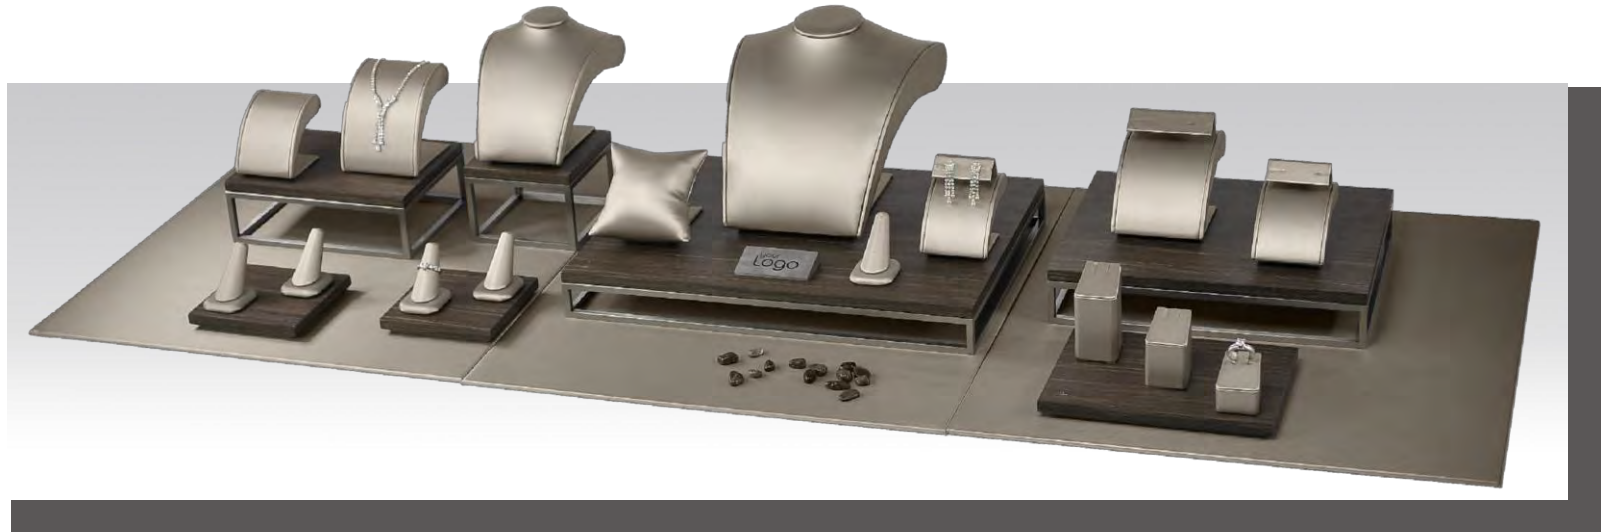

SET2F18
$241.10

Showcase Size: 48-54"W
Approx. 6-1/4"H

- 8 Rings
- 2 Pendants
- 3 Earring Pairs
- 2 Neckform
- 1 Bangle/Bracelets
- 3 Wood Risers
- 4 Stainless Steel Frame Risers
- *Signage not included