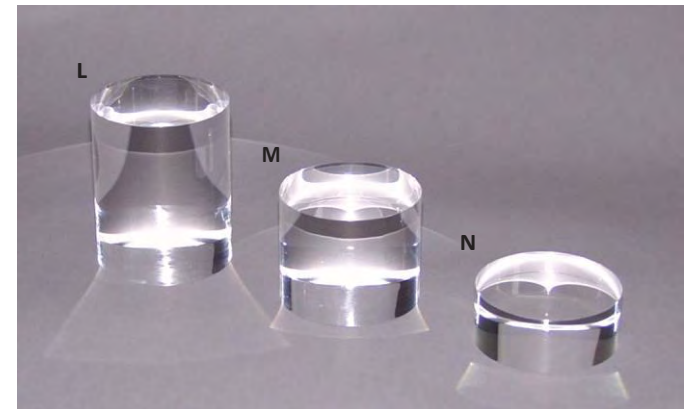

Item No	Dimension	Price
A. BR1292-C	12" x 9" x 2"	$143.75
B. BR082-C	8" Diameter x 2"	$82.65
C. BR061-C	6" Diameter x 1 1/2"	$35.95
D. BR041-C	4" Diameter x 1"	$22.45
E. BR628-C	6" x 2" x 8"	$92.00
F. BR426-C	4" x 2 3/4" x 6"	$81.05
G. BR442-C	4" x 4" x 2 3/4"	$53.45
H. BR224-C	2 3/4" x 2" x 4"	$22.95
I. BR642-C	6" x 4" x 2"	$44.95
J. BR231-C	2 1/2" x 1 1/4" x 3/4"	$8.05
K. BR421-C	4" x 2 3/4" x 1 1/4"	$17.25
L. BR033-C	3" Diameter x 3 3/4"	$62.10
M. BR032-C	3" Diameter x 2 1/2"	$39.10
N. BR031-C	3" Diameter x 1 1/4"	$22.65
O. BR333-C	3" x 3" x 3"	$44.40
P. BR335-C	3" x 3" x 5"	$64.90
Q. BR337-C	3" x 3" x 7"	$94.20
R. BR339-C	3" x 3" x 9"	$115.95