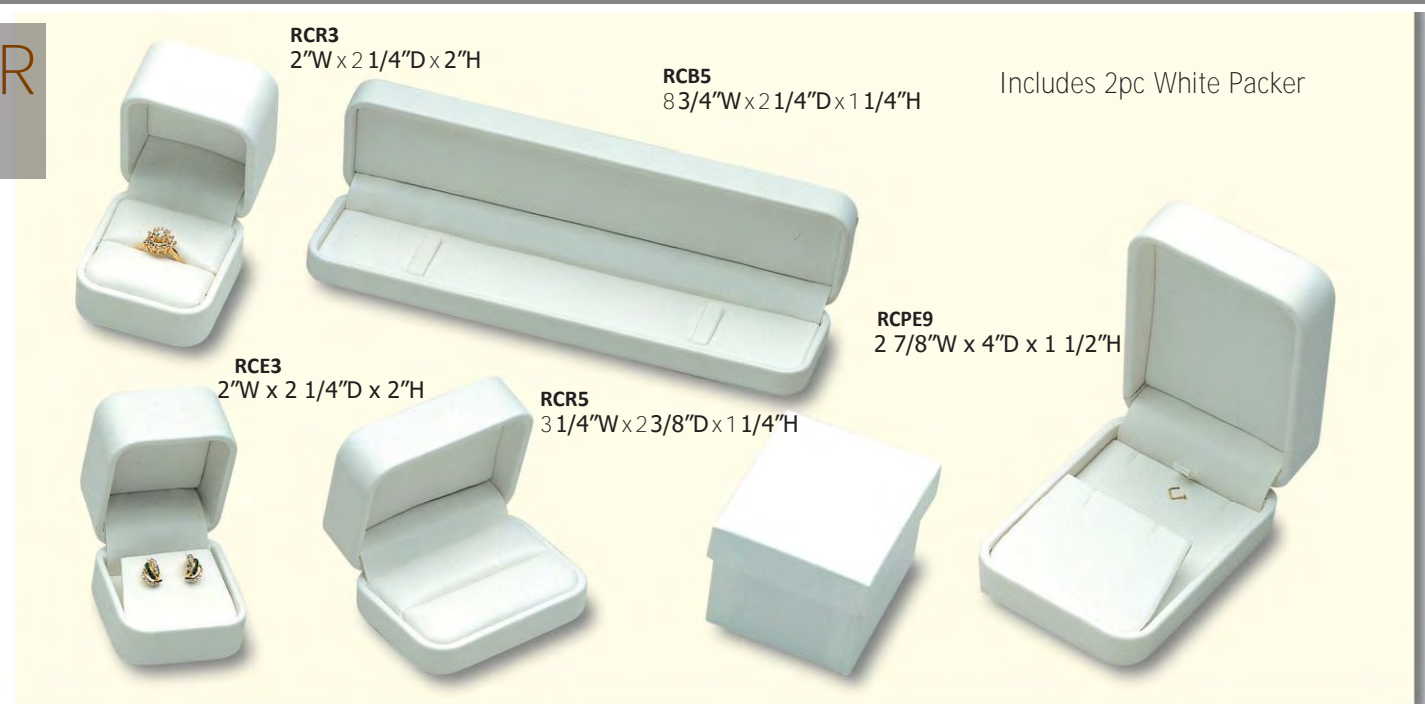

BE3
Small Earring 1 7/8"W x 2 1/8"D x 1 3/4"H
DISCONTINUED

BE9
Large Earring/Pendant
3 1/2"W x 3"D x 1 1/2"H
\$4.15

REGAL COLLECTION

- High End Leatherette with Matching Packer
- Accented with Clasp Lock and Gold Tooling
- Custom orders welcome

Item No.	Description	Dimensions (W x D x H)	Price
A. RE3R	Ring	1 7/8" x 2 1/8" x 1 3/4"	\$3.50
B. RE3EP	Earring/Pendant	1 7/8" x 2 1/8" x 1 3/4"	\$3.50
C. RE7TE	T-Earring	2 3/4" x 2 3/4" x 1 1/2"	\$5.25
D. RE9P	Pendant	2 3/4" x 3 7/8" x 1 3/16"	\$5.45
E. RE5B	Bracelet	8 5/8" x 2 1/8" x 1"	\$7.50
F. RE9W	Watch/Bangle	3 1/16" x 3 7/8" x 2 3/16"	\$6.85
G. RE7N	Necklace	7" x 3 7/8" x 1 1/8"	\$9.95

ROYAL COLLECTION

- High End Leatherette with White Packer
- Accented with Gold Tooling
- Custom orders welcome

Item No.	Description	Dimensions (W x D x H)	Price
A. RO3R	Ring	1 7/8" x 2 1/8" x 1 3/4"	\$3.00
B. RO3EP	Earring/Pendant	1 7/8" x 2 1/8" x 1 3/4"	\$3.00
C. RO7TE	T-Earring	2 3/4" x 2 3/4" x 1 1/2"	\$4.30
D. RO9P	Pendant	2 3/4" x 3 7/8" x 1 3/16"	\$4.95
E. RO5B	Bracelet	8 5/8" x 2 1/8" x 1"	\$6.80
F. RO9W	Watch/Bangle	3 1/16" x 3 7/8" x 2 3/16"	\$6.95
G. RO7N	Necklace	7" x 3 7/8" x 1 1/8"	\$9.50

CUT CORNER COLLECTION

For the more contemporary minded, with an added dimension for better display.

RADIUS CORNER COLLECTION

Traditional in its appearance, flair enough to accent your jewelry perfectly.

ELEGANT LEATHERETTE METAL BOXES