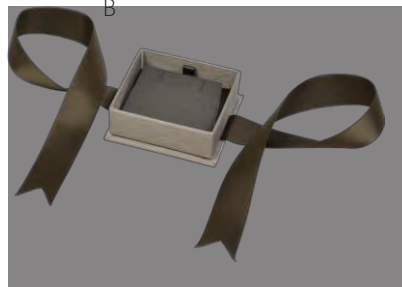

CHAMPAGNE SETUP COLLECTION

- The Champagne Collection presenting Paradiso and Palladium colors offers an elegant way to package your High-end Jewelry
- 2pc Box with an Olive Brown Satin Ribbon
- Custom orders welcome

Snap Button Pouch with Zipper

Item No.	Description	Dimensions (W x D x H)	Price
A. RL7N	Necklace	6 3/8" x 6 1/8" x 1 15/16"	$9.75
B. RL3P	Small Earring/Pendant	2 1/4" x 2 1/2" x 1 1/2"	$3.50
C. RL3R	Single Ring	2 1/4" x 2 1/2" x 1 1/2"	$3.50
D. RL3FE	Flap Earring	2 1/4" x 2 1/2" x 1 1/2"	$3.50
E. RL4P	Medium Earring/Pendant	3 5/8" x 3 5/8" x 1 15/16"	$4.75
F. RL4BG	"C" Bangle/Bracelet	3 5/8" x 3 5/8" x 1 15/16"	$5.50
G. RL13	Small Shopping Bag	4 1/2" x 2 1/2" x 5 3/8"	$1.85
H. RL15	Large Shopping Bag	8" x 3 7/8" x 9 3/8"	$3.25
I. PP33	Small Pouch w/ Snap Button & Zipper	3 5/16" x 3 3/16"	$6.05
J. PP66	Large Pouch w/ Snap Button & Zipper	5 7/8" x 5 15/16"	$4.35
K. PAC-PP33	Matching Box w/ Ribbon for Small Pouch	3 5/8" x 3 5/8" x 1 15/16"	$4.95
L. PAC-PP66	Matching Box w/ Ribbon for Large Pouch	6 3/8" x 6 1/8" x 1 15/16"	$7.50