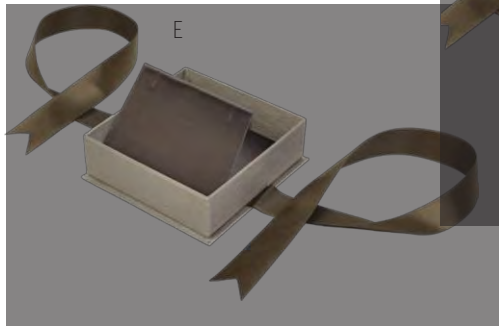

CHAMPAGNE SETUP COLLECTION

- The Champagne Collection presenting Paradiso and Palladium colors offers an elegant way to package your High-end Jewelry
- 2pc Box with an Olive Brown Satin Ribbon
- Custom orders welcome

Snap Button Pouch with Zipper

Item No.	Description	Dimensions (W x D x H)	Price
A. RL7N	Necklace	6 3/8" x 6 1/8" x 1 15/16"	$9.75
B. RL3P	Small Earring/Pendant	2 1/4" x 2 1/2" x 1 1/2"	$3.50
C. RL3R	Single Ring	2 1/4" x 2 1/2" x 1 1/2"	$3.50
D. RL3FE	Flap Earring	2 1/4" x 2 1/2" x 1 1/2"	$3.50
E. RL4P	Medium Earring/Pendant	3 5/8" x 3 5/8" x 1 15/16"	$4.75
F. RL4BG	"C" Bangle/Bracelet	3 5/8" x 3 5/8" x 1 15/16"	$5.50
G. RL13	Small Shopping Bag	4 1/2" x 2 1/2" x 5 3/8"	$1.85
H. RL15	Large Shopping Bag	8" x 3 7/8" x 9 3/8"	$3.25
I. PP33	Small Pouch w/ Snap Button & Zipper	3 5/16" x 3 3/16"	$6.05
J. PP66	Large Pouch w/ Snap Button & Zipper	5 7/8" x 5 15/16"	$4.35
K. PAC-PP33	Matching Box w/ Ribbon for Small Pouch	3 5/8" x 3 5/8" x 1 15/16"	$4.95
L. PAC-PP66	Matching Box w/ Ribbon for Large Pouch	6 3/8" x 6 1/8" x 1 15/16"	$7.50