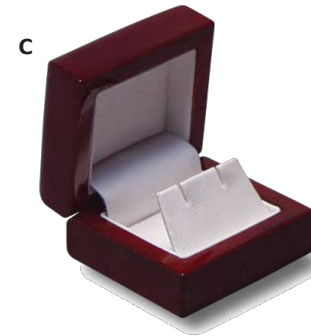

Custom engraving and size available. Minimum required.
Made in the USA

WWS3R-AC
Single Ring
3 1/2"W x 3 5/8"D x 2"H
\$78.00

WWS3EP-AC
Earring/Pendant
3 1/2"W x 3 5/8"D x 2"H
\$78.00

WWD9N-AC
Double Door Necklace
8"W x 9 3/4"D x 2 1/2"H
\$283.00

Item No.	Description	Dimensions (W x D x H)	Price
A. WR3-R	Single Ring	2 1/8" x 2" x 1 3/4"	\$8.55
B. WR5-R	Double Ring	3" x 2 1/8" x 1 7/8"	\$10.75
C. WE3-R	Earring	2 5/16" x 2 1/16" x 1 3/8"	\$8.55
D. WE9-R	Pendant	3" x 3 15/16" x 1 1/2"	\$16.75
E. WB5-R	Bracelet	8 3/4" x 2" x 1 1/4"	\$20.25
F. WN10-R	Necklace	6 15/16" x 7 1/2" x 1 1/2"	\$38.50
G. WW8-R	Watch	5" x 3 15/16" x 3 1/8"	\$21.00