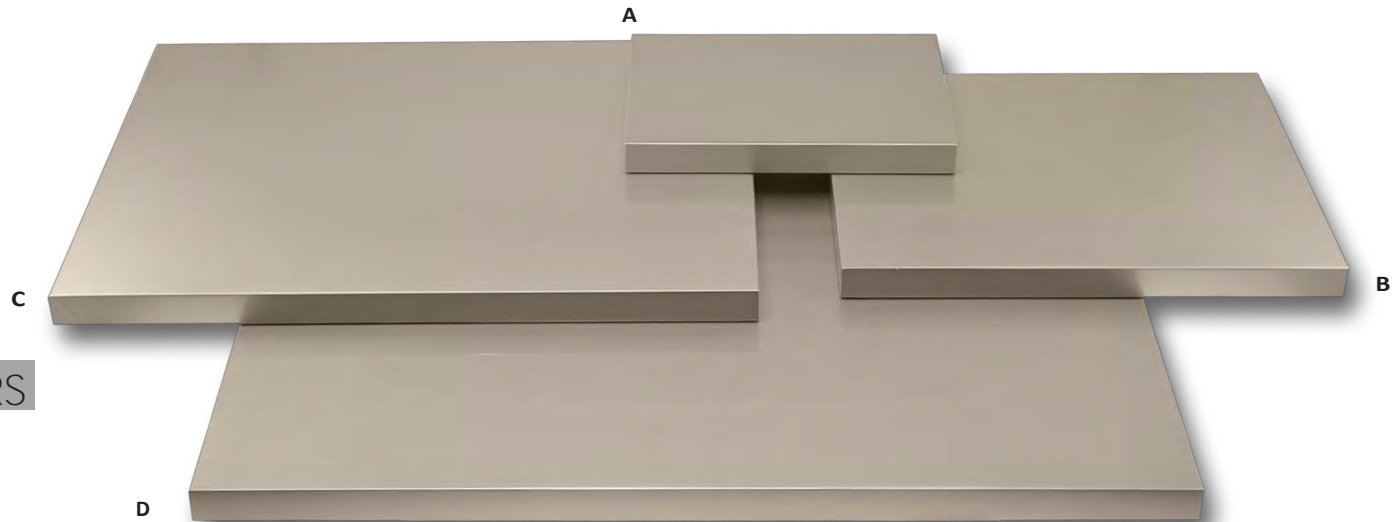

GLOSSY WOOD RISERS

A.	GR57	7" x 5" x 1"H	$29.50
B.	GR810	10" x 8" x 1"H	$36.50
C.	GR1014	14" x 10 1/2" x 1"H	$44.00
D.	GR1418	18" x 14" x 1"H	$48.50