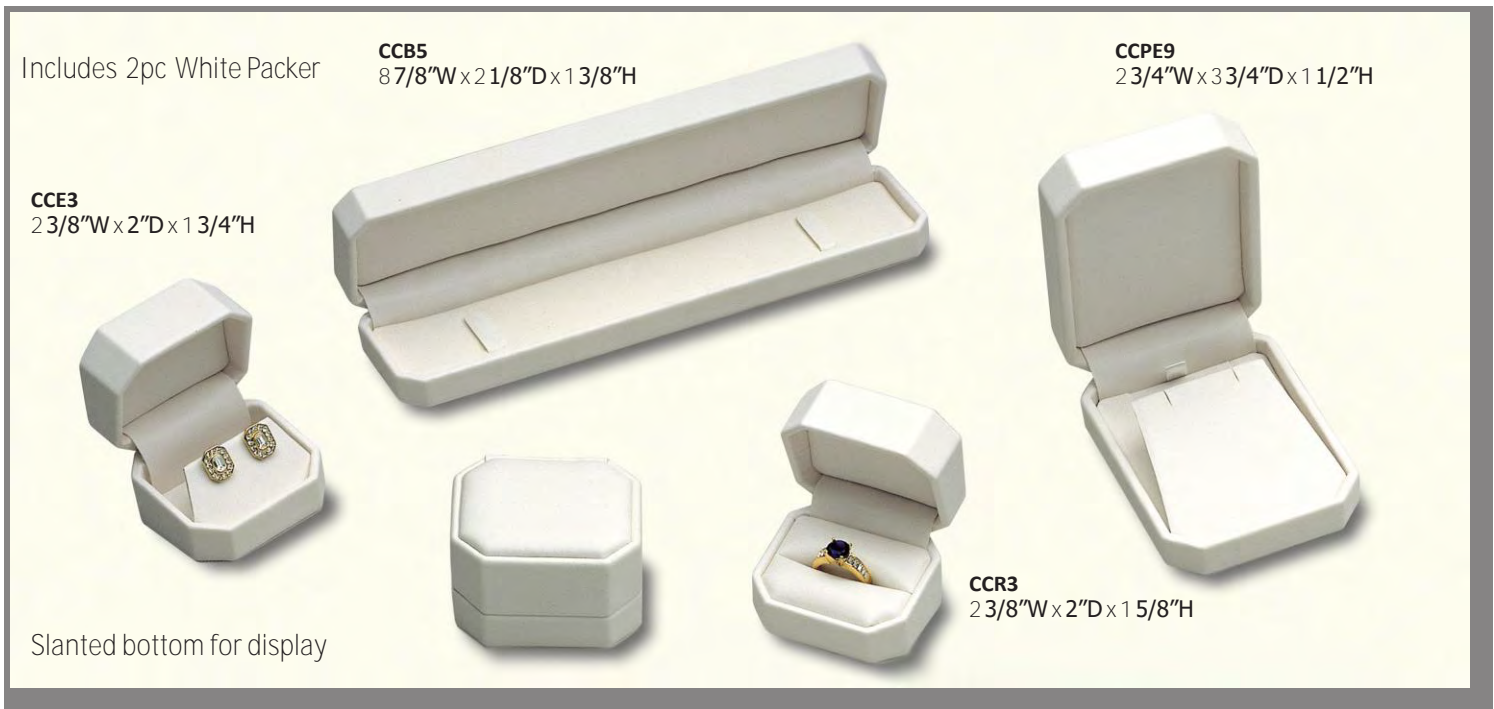

Item No.	Description	Dimensions (W x D x H)	Price
A. RE3R	Ring	1 7/8" x 2 1/8" x 1 3/4"	\$3.50
B. RE3EP	Earring/Pendant	1 7/8" x 2 1/8" x 1 3/4"	\$3.50
C. RE7TE	T-Earring	2 3/4" x 2 3/4" x 1 1/2"	\$5.25
D. RE9P	Pendant	2 3/4" x 3 7/8" x 1 3/16"	\$5.45
E. RE5B	Bracelet	8 5/8" x 2 1/8" x 1"	\$7.50
F. RE9W	Watch/Bangle	3 1/16" x 3 7/8" x 2 3/16"	\$6.85
G. RE7N	Necklace	7" x 3 7/8" x 1 1/8"	\$9.95

ROYAL COLLECTION

- High End Leatherette with White Packer
- Accented with Gold Tooling
- Custom orders welcome

Item No.	Description	Dimensions (W x D x H)	Price
A. RO3R	Ring	1 7/8" x 2 1/8" x 1 3/4"	\$3.00
B. RO3EP	Earring/Pendant	1 7/8" x 2 1/8" x 1 3/4"	\$3.00
C. RO7TE	T-Earring	2 3/4" x 2 3/4" x 1 1/2"	\$4.30
D. RO9P	Pendant	2 3/4" x 3 7/8" x 1 3/16"	\$4.95
E. RO5B	Bracelet	8 5/8" x 2 1/8" x 1"	\$6.80
F. RO9W	Watch/Bangle	3 1/16" x 3 7/8" x 2 3/16"	\$6.95
G. RO7N	Necklace	7" x 3 7/8" x 1 1/8"	\$9.50

CUT CORNER COLLECTION

For the more contemporary minded, with an added dimension for better display.

RADIUS CORNER COLLECTION

Traditional in its appearance, flair enough to accent your jewelry perfectly.

ELEGANT LEATHERETTE METAL BOXES