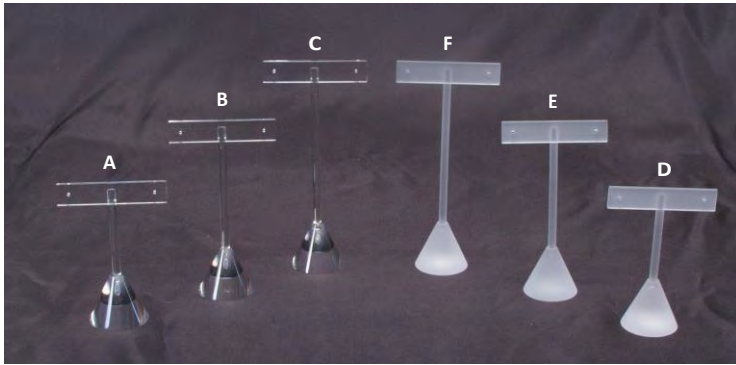

ACRYLIC ENHANCEMENTS & MANNEQUIN STYLE ACRYLIC PIECES