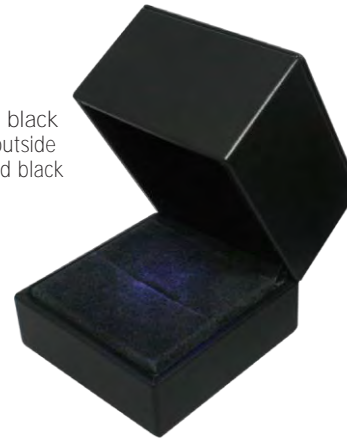

Sumptuous black leatherette outside with high-end black suede inside