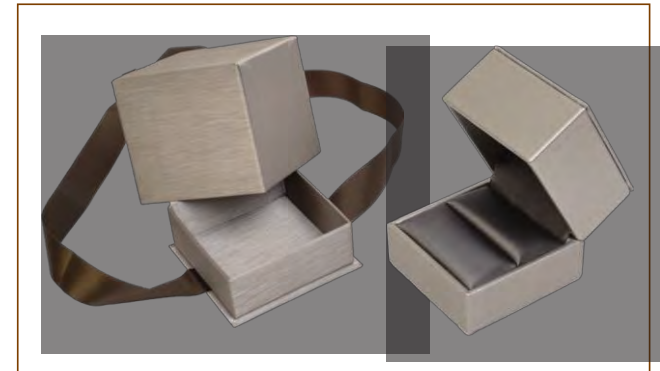

CHAMPAGNE PRESENTATION COLLECTION

- The Champagne Collection presenting Paradiso and Palladium colors offers an elegant way to package your High-end Jewelry
- 2pc Matching Packer with an Olive Brown Satin Ribbon
- Custom orders welcome

Item No.	Description	Dimensions (W x D x H)	Price
A. RL62N	Necklace	6 1/4" x 6 1/4" x 1 1/2"	$21.00
B. RL22FE	Flap Earring	2 3/8" x 2 3/8" x 2 1/8"	$8.50
C. RL22R	Single Ring	2 3/8" x 2 3/8" x 2 1/8"	$7.50
D. RL22P	Small Earring/Pendant	2 3/8" x 2 3/8" x 2 1/8"	$8.50
E. RL35BG	"C" Bangle/Bracelet	3 1/2" x 3 3/4" x 2"	$12.75
F. RL35P	Medium Earring / Pendant	3 1/2" x 3 3/4" x 2"	$11.00