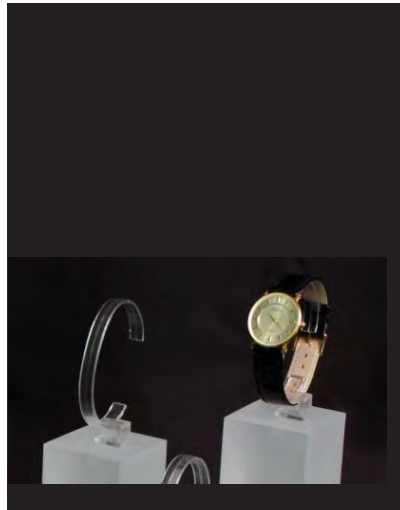

CAR07HRP-SET
Flexible Ring Clips
Great for any Ring Size
\$7.60 / Set of 12PC

CAR07HP-SET
Ring Holder
Adjustable Angle
\$7.60 / Set of 12PC

CAWHP-SET
3"W Horizontal
C-Shape Bracelet/Watch Holder
\$4.60 / Set of 6PC