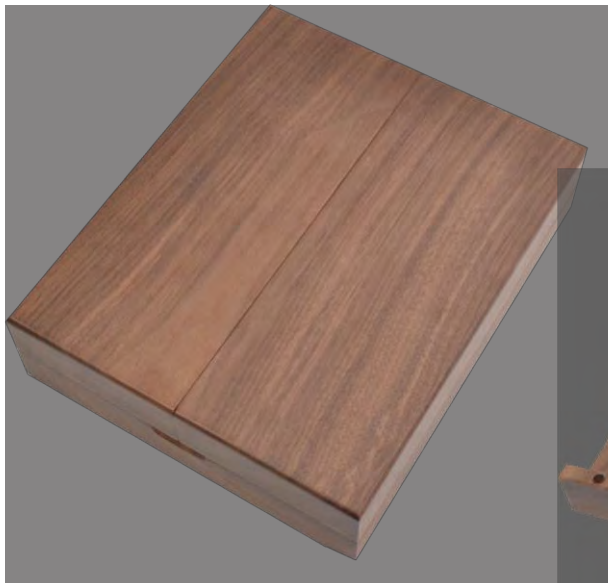

WWD9N-AC
Double Door Necklace
8"W x 9 3/4"D x 2 1/2"H
$283.00