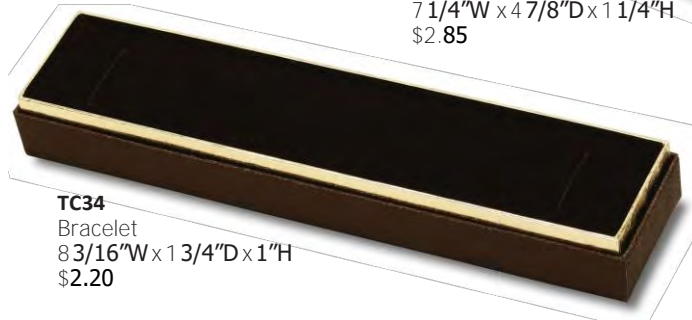

Item No.	Description	Dimensions (W x D x H)
E. SP5B	Bracelet	8" x 1 3/4" x 1"
F. TC13	Small Shopping Bag	4 1/2" x 2 1/2" x 5 3/8"
G. TC15	Large Shopping Bag	8" x 3 7/8" x 9 3/8"

A TOUCH OF GLAMOUR

- Deluxe material
- Sparkly Brown / Gold combination
- Dark Brown interior
- Personalize with your logo
- Custom orders welcome

TC39
Single Ring
1 7/8"W x 1 7/8"D x 1 9/16"H
\$1.20

TC31
Stud Earring
2 1/2"W x 2 1/4"D x 1"H
\$1.15

TC30
Small Utility
2 3/8"W x 2 3/8"D x 3/4"H
\$1.20

TC33L
Medium Utility
3 7/16"W x 3 3/8"D x 1 3/16"H
\$1.45

TC32
Earring / Pendant
3 3/8"W x 2 1/2"D x 1 1/16"H
\$1.20

TC34
Bracelet
8 3/16"W x 1 3/4"D x 1"H
\$2.20

TC35
Necklace/Large Utility
7 1/4"W x 4 7/8"D x 1 1/4"H
\$2.85

TC15
Large Shopping Bag
8"W x 9 3/8"H x 3 7/8"D
\$2.99