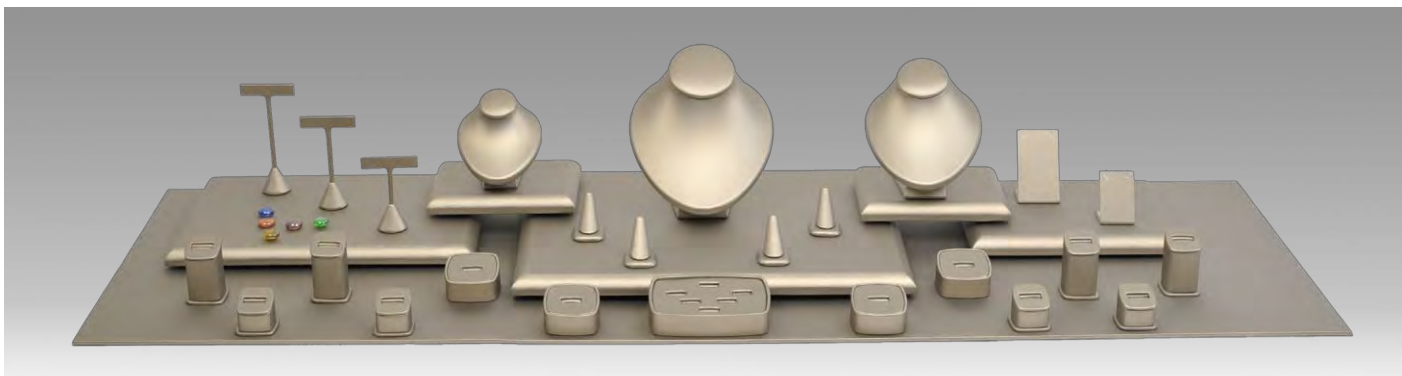

- 26 Rings
- 3 Earring Pairs/Pendants
- 3 Earring Pairs
- 3 Neckforms
- 6 Platforms

SHOWCASE SOLUTIONS

More Pre-Arranged Sets available online!
Customized sets are welcome.
Please give us a call for details.

Available in
White / Black / Paradiso / Beige

25% Off
Beige

All floorboards sold separately.

All Jewelry and Decorations are not included.

SET2F17

\$250.35

Showcase size: 24-30"W
Approx. 9"H

- 10 Rings
- 1 Earring Pair/Pendant
- 3 Earring Pairs
- 2 Neckforms
- 2 Bracelets/Watches
- 4 Platforms

SET3F6

\$279.30

Showcase Size: 36-42"W
Approx. 8"H

- 20 Rings
- 7 Earring Pairs/Pendants
- 7 Earring Pairs
- 3 Neckforms
- 5 Platforms

SET4F5

\$295.45

Showcase size: 48-54"W
Approx. 8"H

- 22 Rings
- 2 Earring Pairs/Pendants
- 3 Earring Pairs
- 3 Neckforms
- 5 Platforms