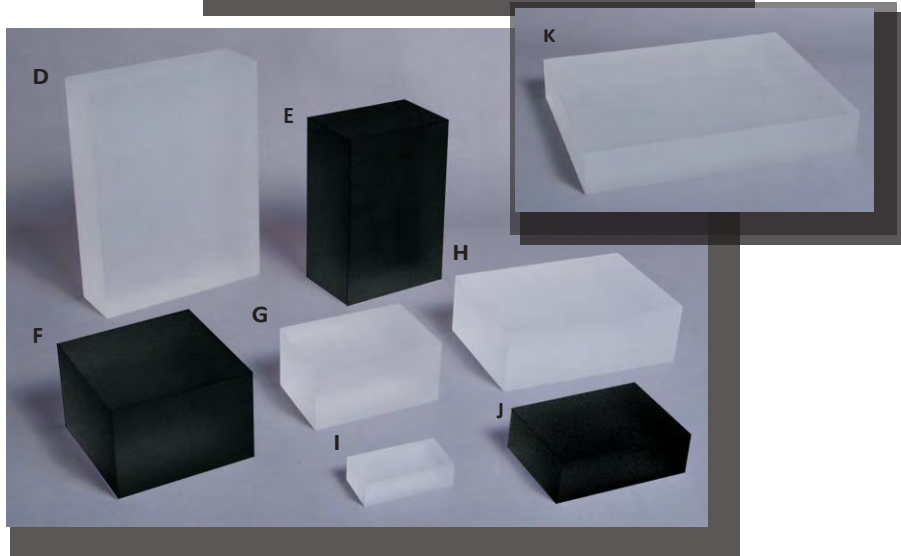

MILLENNIAL CONCEPT ACRYLIC VISUALS

- Solid Acrylic Displays
- Available Colors:
  Black or Frosted

	Item No.	Dimension	Price
A.	BR033	3" Diameter x 3 3/4"	$62.10
B.	BR032	3" Diameter x 2 1/2"	$39.10
C.	BR031	3" Diameter x 1 1/4"	$22.65
D.	BR628	6" x 2" x 8"	$92.00
E.	BR426	4" x 2 3/4" x 6"	$81.05
F.	BR442	4" x 4" x 2 3/4"	$53.45
G.	BR224	2 3/4" x 2" x 4"	$23.00
H.	BR642	6" x 4" x 2"	$44.95
I.	BR231	2 1/2" x 1 1/4" x 3/4"	$8.05
J.	BR421	4" x 2 3/4" x 1 1/4"	$17.25
K.	BR1292	12" x 9" x 2"	$147.50