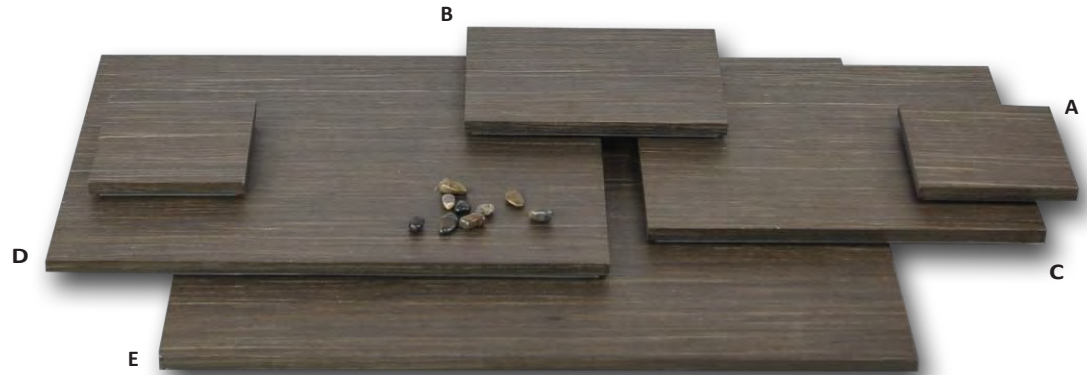

IDEA WOOD RISERS

- EbonyWood Finish
- Contemporary and Flexible

A.	TR44-WG	4" x 4" x 5/8"H	$9.50
B.	TR57-WG	7" x 5-1/2" x 5/8"H	$19.50
C.	TR810-WG	10" x 8" x 5/8"H	$28.00
D.	TR1014-WG	14" x 10" x 5/8"H	$32.00
E.	TR1418-WG	18" x 14" x 5/8"H	$42.00